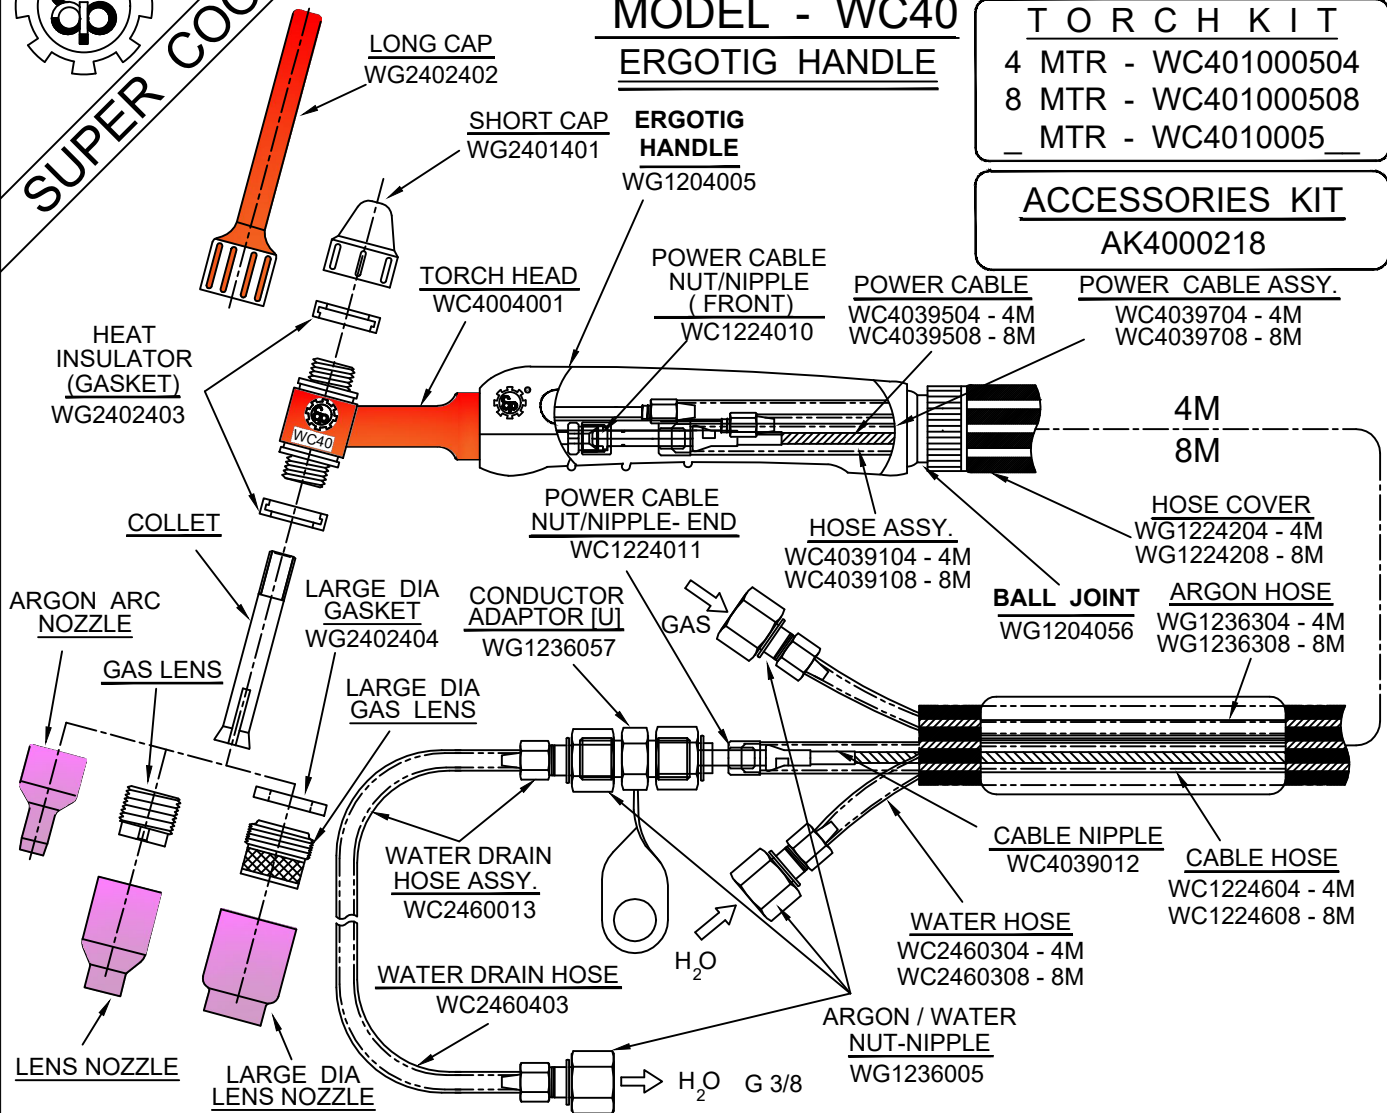

GTAW TORCH - WATER COOLED 400 AMP

MODEL - WC40 ERGOTIG HANDLE

TORCH KIT

- 4 MTR - WC401000504
- 8 MTR - WC401000508
- __ MTR - WC4010005__

ACCESSORIES KIT

AK4000218

GAS CONTROL MOMENTARY SWITCH

TORCH KIT

- 4 MTR - WC401001504
- 8 MTR - WC401001508
- __ MTR - WC4010015__

GAS CONTROL ON / OFF SWITCH

TORCH KIT

- 4 MTR - WC401002504
- 8 MTR - WC401002508
- __ MTR - WC4010025__

NOTE : MOMENTARY & ON/OFF SWITCH TORCHES ARE WITHOUT CONDUCTOR ADAPTOR & EXT. ASSY. (SELECT HOOKUP KIT PARTS AS PER YOUR REQUIREMENTS)

ARGON ARC NOZZLE			COLLET		GAS LENS		LENS NOZZLE (L35)		LARGE DIA GASLENS		LARGE DIA LENS NOZZLE	
BORE MM	LENGTH MM	PART NO.	SIZE MM	PART NO.	SIZE MM	PART NO.	BORE MM	PART NO.	SIZE	PART NO.	BORE	PART NO.
4	50	WG2410450	0.5	WG2400005	1.0	WG2400110	6	WG2460635	1.0	WG2400210	10	WG2461040
4	60	WG2410460	1.0	WG2400010	1.6	WG2400115	8	WG2460835	1.6	WG2400215	13	WG2461340
6	30	WG2410630	1.6	WG2400016	2.0	WG2400120	10	WG2461035	2.0	WG2400220	16	WG2461640
6	40	WG2410640	2.0	WG2400020	2.4	WG2400125	12	WG2461235	2.4	WG2400225	19	WG2461940
6	50	WG2410650	2.4	WG2400024	3.0 / 3.2	WG2400130	15	WG2461535	3.0 / 3.2	WG2400230	24	WG2462440
6	70	WG2410670	3.0	WG2400030	4.0	WG2400140	19	WG2461935	4.0	WG2400240		
6	90	WG2410690	3.2	WG2400032	5.0	WG2400150			5.0	WG2400250		
8	40	WG2410840	4.0	WG2400040								
10	40	WG2411040	4.8	WG2400048								
10	50	WG2411050	5.0	WG2400050								
10	70	WG2411070										
12	40	WG2411240										
15	40	WG2411540										