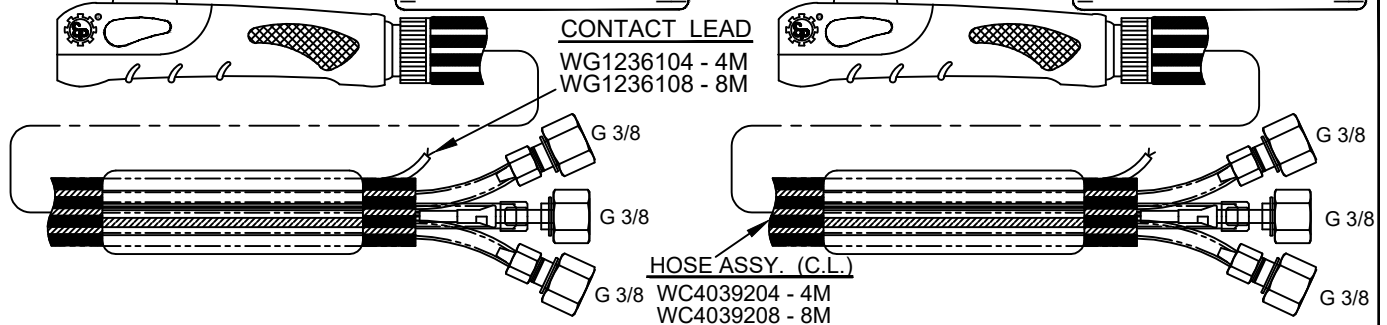

GTAW TORCH - WATER COOLED 400 AMP

MODEL - WC40 ERGOTIG HANDLE

TORCH KIT

- 4 MTR - WC401000504
- 8 MTR - WC401000508
- __ MTR - WC4010005__

ACCESSORIES KIT

AK4000218

GAS CONTROL MOMENTARY SWITCH

TORCH KIT

- 4 MTR - WC401001504
- 8 MTR - WC401001508
- __ MTR - WC4010015__

GAS CONTROL ON / OFF SWITCH

TORCH KIT

- 4 MTR - WC401002504
- 8 MTR - WC401002508
- __ MTR - WC4010025__

NOTE : MOMENTARY & ON/OFF SWITCH TORCHES ARE WITHOUT CONDUCTOR ADAPTOR & EXT. ASSY. (SELECT HOOKUP KIT PARTS AS PER YOUR REQUIREMENTS)

ARGON ARC NOZZLE			COLLET		GAS LENS		LENS NOZZLE (L35)		LARGE DIA GASLENS		LARGE DIA LENS NOZZLE	
BORE MM	LENGTH MM	PART NO.	SIZE MM	PART NO.	SIZE MM	PART NO.	BORE MM	PART NO.	SIZE	PART NO.	BORE	PART NO.
4	50	WG2410450	0.5	WG2400005	1.0	WG2400110	6	WG2460635	1.0	WG2400210	10	WG2461040
4	60	WG2410460	1.0	WG2400010	1.6	WG2400115	8	WG2460835	1.6	WG2400215	13	WG2461340
6	30	WG2410630	1.6	WG2400016	2.0	WG2400120	10	WG2461035	2.0	WG2400220	16	WG2461640
6	40	WG2410640	2.0	WG2400020	2.4	WG2400125	12	WG2461235	2.4	WG2400225	19	WG2461940
6	50	WG2410650	2.4	WG2400024	3.0 / 3.2	WG2400130	15	WG2461535	3.0 / 3.2	WG2400230	24	WG2462440
6	70	WG2410670	3.0	WG2400030	4.0	WG2400140	19	WG2461935	4.0	WG2400240		
6	90	WG2410690	3.2	WG2400032	5.0	WG2400150			5.0	WG2400250		
8	40	WG2410840	4.0	WG2400040								
10	40	WG2411040	4.8	WG2400048								
10	50	WG2411050	5.0	WG2400050								
10	70	WG2411070										
12	40	WG2411240										
15	40	WG2411540										