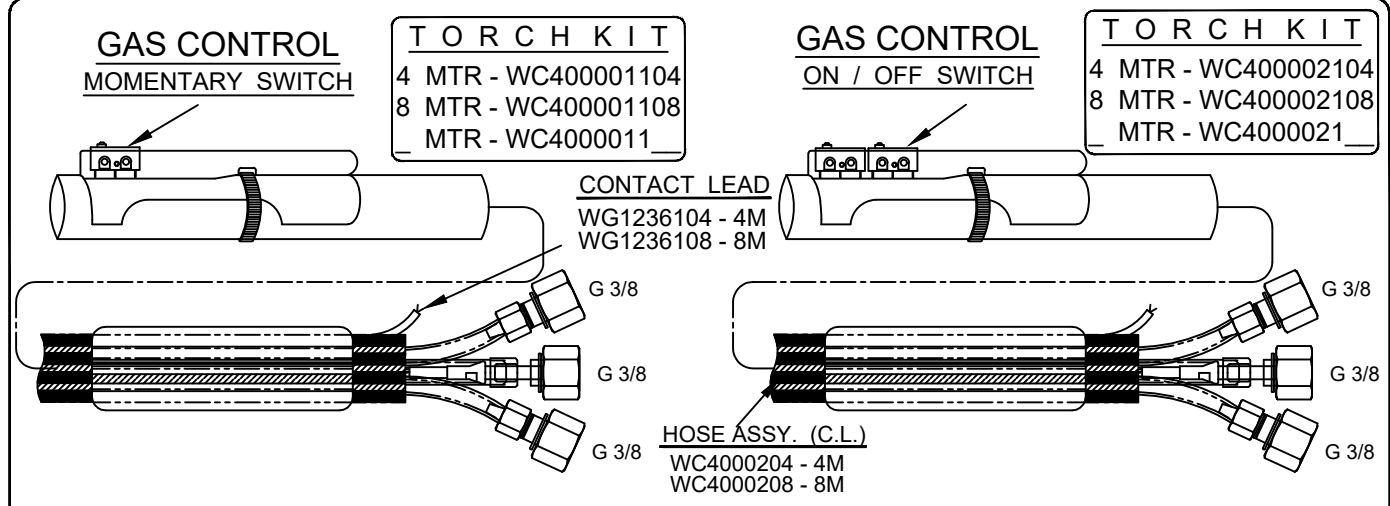

# GTAW TORCH - WATER COOLED 400 AMP MODEL - WC400®

T O R C H K I T	
4 MTR -	WC400000104
8 MTR -	WC400000108
_ MTR -	WC4000001_

A C C E S S O R I E S K I T	
AK4000218	

**NOTE : MOMENTARY & ON/OFF SWITCH TORCHES ARE WITHOUT CONDUCTOR ADAPTOR & EXT. ASSY. (SELECT HOOKUP KIT PARTS AS PER YOUR REQUIREMENTS)**

ARGON ARC NOZZLE			COLLET		GAS LENS		LENS NOZZLE (L35)		LARGE DIA GASLENS		LARGE DIA LENS NOZZLE	
BORE MM	LENGTH MM	PART NO.	SIZE MM	PART NO.	SIZE MM	PART NO.	BORE MM	PART NO.	SIZE	PART NO.	BORE	PART NO.
4	50	WG2410450	0.5	WG2400005	1.0	WG2400110	6	WG2460635	1.0	WG2400210	10	WG2461040
4	60	WG2410460	1.0	WG2400010	1.6	WG2400115	8	WG2460835	1.6	WG2400215	13	WG2461340
6	30	WG2410630	1.6	WG2400016	2.0	WG2400120	10	WG2461035	2.0	WG2400220	16	WG2461640
6	40	WG2410640	2.0	WG2400020	2.4	WG2400125	12	WG2461235	2.4	WG2400225	19	WG2461940
6	50	WG2410650	2.4	WG2400024	3.0 / 3.2	WG2400130	15	WG2461535	3.0 / 3.2	WG2400230	24	WG2462440
6	70	WG2410670	3.0	WG2400030	4.0	WG2400140	19	WG2461935	4.0	WG2400240		
6	90	WG2410690	3.2	WG2400032	5.0	WG2400150			4.8 / 5.0	WG2400250		
8	40	WG2410840	4.0	WG2400040								
10	40	WG2411040	4.8	WG2400048								
10	50	WG2411050	5.0	WG2400050								
10	70	WG2411070										
12	40	WG2411240										
15	40	WG2411540										