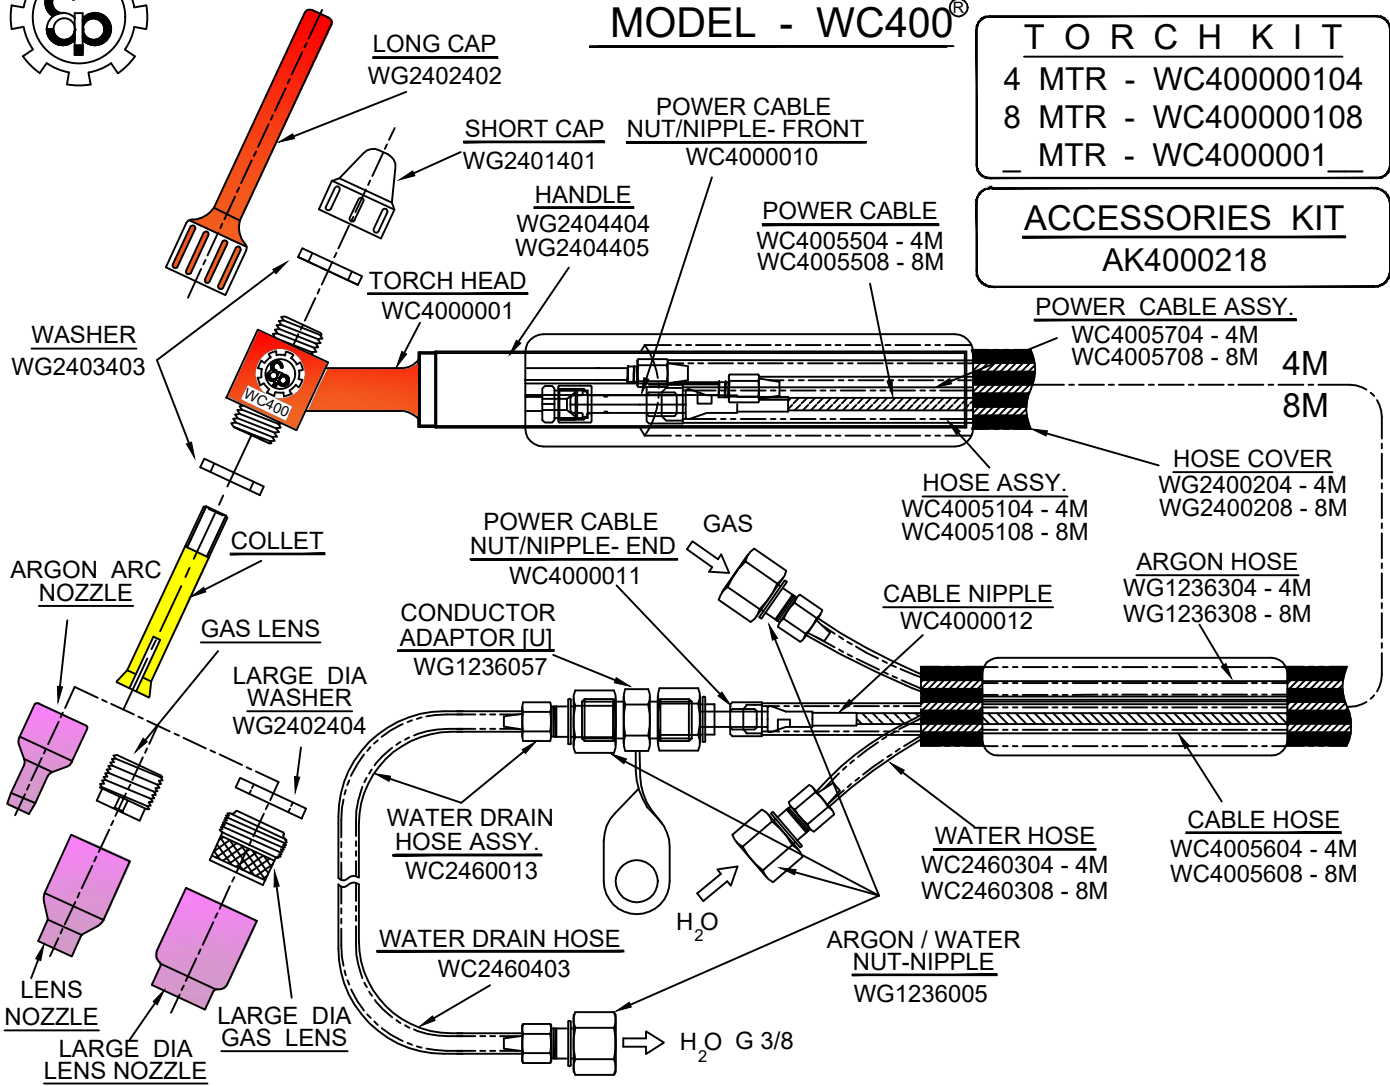

# GTAW TORCH - WATER COOLED 400 AMP MODEL - WC400®

T O R C H K I T	
4 MTR -	WC400000104
8 MTR -	WC400000108
_ MTR -	WC4000001_

A C C E S S O R I E S K I T	
AK4000218	

**NOTE : MOMENTARY & ON/OFF SWITCH TORCHES ARE WITHOUT CONDUCTOR ADAPTOR & EXT. ASSY. (SELECT HOOKUP KIT PARTS AS PER YOUR REQUIREMENTS)**

ARGON ARC NOZZLE			COLLET		GAS LENS		LENS NOZZLE (L35)		LARGE DIA GASLENS		LARGE DIA LENS NOZZLE	
BORE MM	LENGTH MM	PART NO.	SIZE MM	PART NO.	SIZE MM	PART NO.	BORE MM	PART NO.	SIZE	PART NO.	BORE	PART NO.
4	50	WG2410450	0.5	WG2400005	1.0	WG2400110	6	WG2460635	1.0	WG2400210	10	WG2461040
4	60	WG2410460	1.0	WG2400010	1.6	WG2400115	8	WG2460835	1.6	WG2400215	13	WG2461340
6	30	WG2410630	1.6	WG2400016	2.0	WG2400120	10	WG2461035	2.0	WG2400220	16	WG2461640
6	40	WG2410640	2.0	WG2400020	2.4	WG2400125	12	WG2461235	2.4	WG2400225	19	WG2461940
6	50	WG2410650	2.4	WG2400024	3.0 / 3.2	WG2400130	15	WG2461535	3.0 / 3.2	WG2400230	24	WG2462440
6	70	WG2410670	3.0	WG2400030	4.0	WG2400140	19	WG2461935	4.0	WG2400240		
6	90	WG2410690	3.2	WG2400032	5.0	WG2400150			4.8 / 5.0	WG2400250		
8	40	WG2410840	4.0	WG2400040								
10	40	WG2411040	4.8	WG2400048								
10	50	WG2411050	5.0	WG2400050								
10	70	WG2411070										
12	40	WG2411240										
15	40	WG2411540										