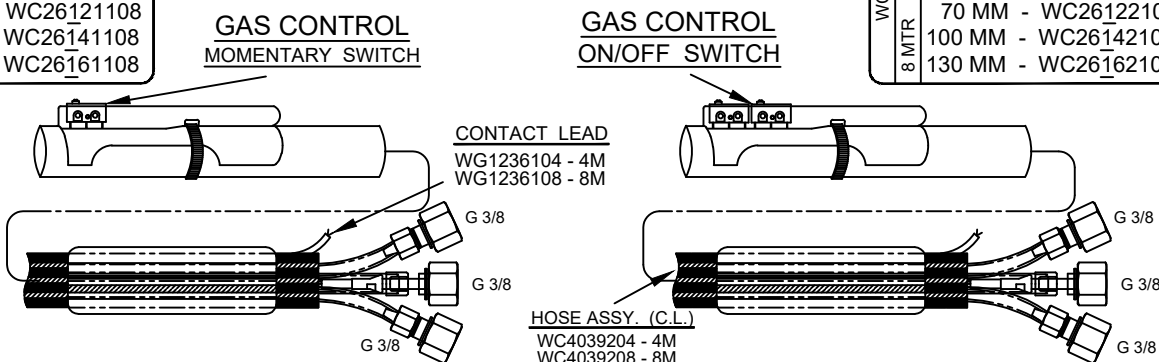

GTAW TORCH - WATER COOLED 220 AMP MODEL - WC25 / WC26

TORCH KIT ⊕	
WC 25	70 MM - WC25120104
	100 MM - WC25140104
	130 MM - WC25160104
8 MTR	70 MM - WC25120108
	100 MM - WC25140108
	130 MM - WC25160108
WC 26	70 MM - WC26120104
	100 MM - WC26140104
	130 MM - WC26160104
8 MTR	70 MM - WC26120108
	100 MM - WC26140108
	130 MM - WC26160108

⊕ REPLACE THIRD FIGURE 1 BY 2/3/4 AS PER YOUR REQUIREMENT

TORCH KIT ⊕	
WC 25	70 MM - WC25121104
	100 MM - WC25141104
	130 MM - WC25161104
8 MTR	70 MM - WC25121108
	100 MM - WC25141108
	130 MM - WC25161108
WC 26	70 MM - WC26121104
	100 MM - WC26141104
	130 MM - WC26161104
8 MTR	70 MM - WC26121108
	100 MM - WC26141108
	130 MM - WC26161108

NOTE : MOMENTARY & ON/OFF SWITCH TORCHES ARE WITHOUT CONDUCTOR ADAPTOR & EXT. ASSY. (SELECT HOOKUP KIT PARTS AS PER YOUR REQUIREMENTS)

PRE GROUND TUNGSTEN				CHUCK 90°		CHUCK 135°		TRANSPARENT NOZZLE												
SIZE	LENGTH FOR NOZZLE			MM	PART NO.	MM	PART NO.	DEG.	LENGTH	PART NUMBER										
MM	90°	L 90°	135°							180°	MM	BORE	TRANZ NOZZLE	BORE	TRANZ NOZZLE					
1.0	15	21	17	29	CHECK WITH FACTORY	1.0	WG9200110	1.0	WG9200310	90°	12	6.4	WG9206412	8.0	WG9218012					
1.6	15	21	17	29		1.6	WG9200116	1.6	WG9200316											
2.0	15	21	17	29		2.0	WG9200120	2.0	WG9200320											
2.4	15	21	17	29		2.4	WG9200124	2.4	WG9200324											
EX. PART NO. WOR0102252415 GRIND : ONE SIDE, TIP : 0.2 MM, DEGREE : 25 MM, DIA : 2.4 MM, LENGTH 15 MM								CHUCK - L 90°		COLLET		L 90°	19	6.4	WG9206419	8.0	WG9218019			
					1.0	WG9200210	1.0	WG9200010	135°	15	6.4							WG9206415	8.0	WG9218015
					1.6	WG9200216	1.6	WG9200016												
					2.0	WG9200220	2.0	WG9200020												
					2.4	WG9200224	2.4	WG9200024												
												180°	20	6.4	WG9206420	8.0	WG9218020			