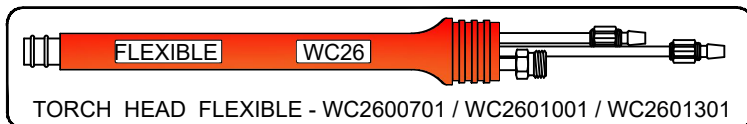

GTAW TORCH - WATER COOLED 220 AMP MODEL - WC25 / WC26

TORCH KIT ⊕	
WC 25	70 MM - WC25120104
	100 MM - WC25140104
	130 MM - WC25160104
8 MTR	70 MM - WC25120108
	100 MM - WC25140108
	130 MM - WC25160108
WC 26	70 MM - WC26120104
	100 MM - WC26140104
	130 MM - WC26160104
8 MTR	70 MM - WC26120108
	100 MM - WC26140108
	130 MM - WC26160108

⊕ REPLACE THIRD FIGURE 1 BY 2/3/4 AS PER YOUR REQUIREMENT

TORCH KIT ⊕	
WC 25	70 MM - WC25121104
	100 MM - WC25141104
	130 MM - WC25161104
8 MTR	70 MM - WC25121108
	100 MM - WC25141108
	130 MM - WC25161108
WC 26	70 MM - WC26121104
	100 MM - WC26141104
	130 MM - WC26161104
8 MTR	70 MM - WC26121108
	100 MM - WC26141108
	130 MM - WC26161108

NOTE : MOMENTARY & ON/OFF SWITCH TORCHES ARE WITHOUT CONDUCTOR ADAPTOR & EXT. ASSY. (SELECT HOOKUP KIT PARTS AS PER YOUR REQUIREMENTS)

PRE GROUND TUNGSTEN				CHUCK 90°		CHUCK 135°		TRANSPARENT NOZZLE												
SIZE	LENGTH FOR NOZZLE			MM	PART NO.	MM	PART NO.	DEG.	LENGTH	PART NUMBER										
MM	90°	L 90°	135°							180°	MM	BORE	TRANZ NOZZLE	BORE	TRANZ NOZZLE					
1.0	15	21	17	29	CHECK WITH FACTORY	1.0	WG9200110	1.0	WG9200310	90°	12	6.4	WG9206412	8.0	WG9218012					
1.6	15	21	17	29		1.6	WG9200116	1.6	WG9200316											
2.0	15	21	17	29		2.0	WG9200120	2.0	WG9200320											
2.4	15	21	17	29		2.4	WG9200124	2.4	WG9200324											
EX. PART NO. WOR0102252415 GRIND : ONE SIDE, TIP : 0.2 MM, DEGREE : 25 MM, DIA : 2.4 MM, LENGTH 15 MM								CHUCK - L 90°		COLLET		L 90°	19	6.4	WG9206419	8.0	WG9218019			
					1.0	WG9200210	1.0	WG9200010	135°	15	6.4							WG9206415	8.0	WG9218015
					1.6	WG9200216	1.6	WG9200016												
					2.0	WG9200220	2.0	WG9200020												
					2.4	WG9200224	2.4	WG9200024												
												180°	20	6.4	WG9206420	8.0	WG9218020			