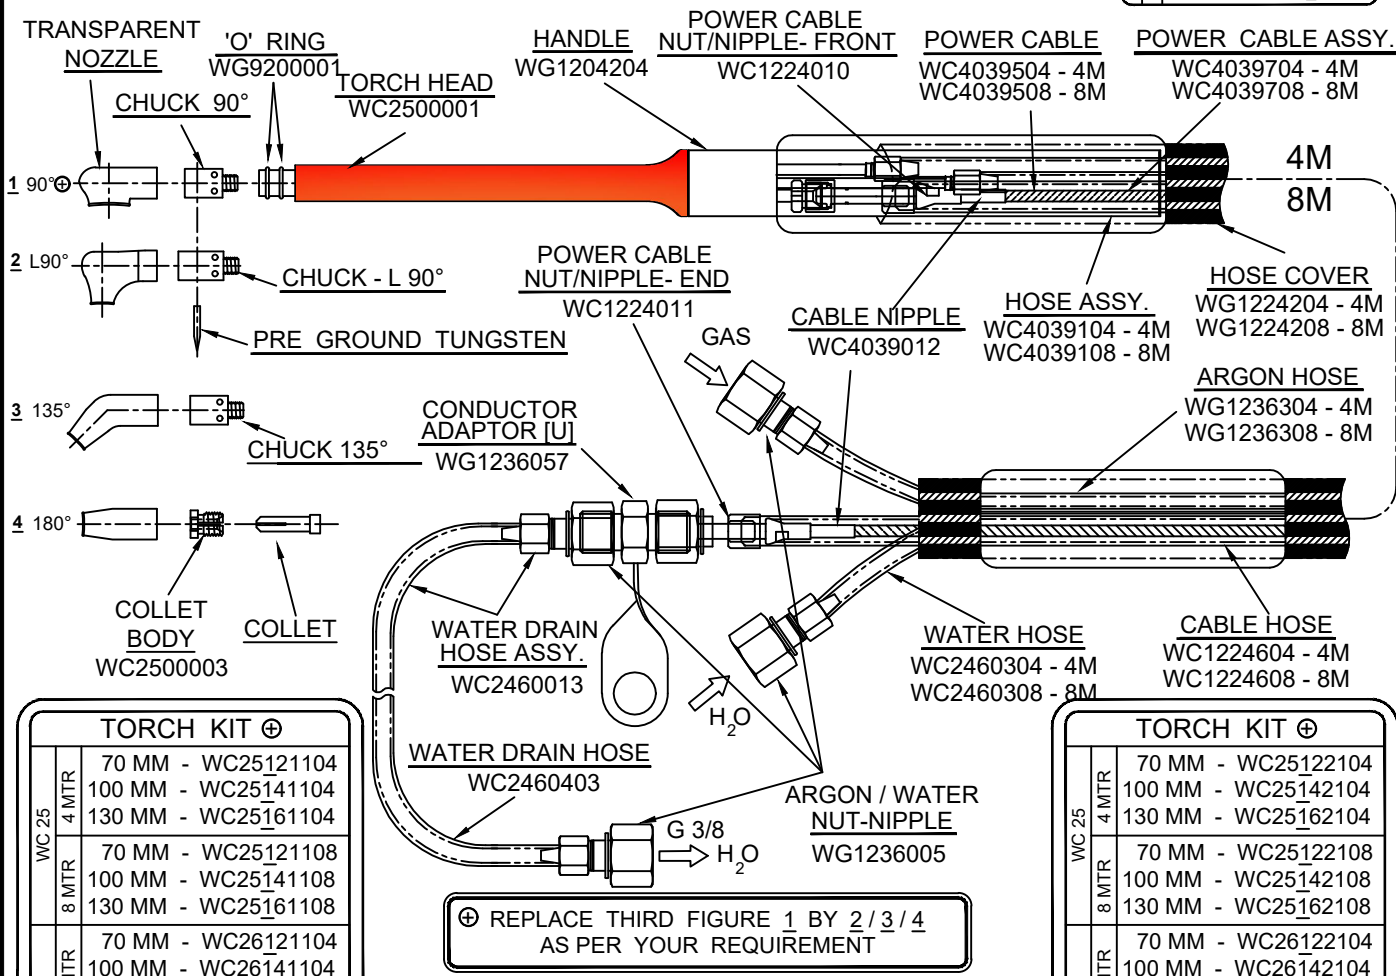

GTAW TORCH - WATER COOLED 220 AMP MODEL - WC25 / WC26

TORCH KIT ⊕	
WC 25	70 MM - WC25120104
	100 MM - WC25140104
	130 MM - WC25160104
8 MTR	70 MM - WC25120108
	100 MM - WC25140108
	130 MM - WC25160108
WC 26	70 MM - WC26120104
	100 MM - WC26140104
	130 MM - WC26160104
8 MTR	70 MM - WC26120108
	100 MM - WC26140108
	130 MM - WC26160108

⊕ REPLACE THIRD FIGURE 1 BY 2/3/4 AS PER YOUR REQUIREMENT

TORCH KIT ⊕	
WC 25	70 MM - WC25121104
	100 MM - WC25141104
	130 MM - WC25161104
8 MTR	70 MM - WC25121108
	100 MM - WC25141108
	130 MM - WC25161108
WC 26	70 MM - WC26121104
	100 MM - WC26141104
	130 MM - WC26161104
8 MTR	70 MM - WC26121108
	100 MM - WC26141108
	130 MM - WC26161108

NOTE : MOMENTARY & ON/OFF SWITCH TORCHES ARE WITHOUT CONDUCTOR ADAPTOR & EXT. ASSY. (SELECT HOOKUP KIT PARTS AS PER YOUR REQUIREMENTS)

PRE GROUND TUNGSTEN				CHUCK 90°		CHUCK 135°		TRANSPARENT NOZZLE												
SIZE	LENGTH FOR NOZZLE			MM	PART NO.	MM	PART NO.	DEG.	LENGTH	PART NUMBER										
MM	90°	L 90°	135°							180°	MM	BORE	TRANZ NOZZLE	BORE	TRANZ NOZZLE					
1.0	15	21	17	29	CHECK WITH FACTORY	1.0	WG9200110	1.0	WG9200310	90°	12	6.4	WG9206412	8.0	WG9218012					
1.6	15	21	17	29		1.6	WG9200116	1.6	WG9200316											
2.0	15	21	17	29		2.0	WG9200120	2.0	WG9200320											
2.4	15	21	17	29		2.4	WG9200124	2.4	WG9200324											
EX. PART NO. WOR0102252415 GRIND : ONE SIDE, TIP : 0.2 MM, DEGREE : 25 MM, DIA : 2.4 MM, LENGTH 15 MM								CHUCK - L 90°		COLLET		L 90°	19	6.4	WG9206419	8.0	WG9218019			
					1.0	WG9200210	1.0	WG9200010	135°	15	6.4							WG9206415	8.0	WG9218015
					1.6	WG9200216	1.6	WG9200016												
					2.0	WG9200220	2.0	WG9200020												
					2.4	WG9200224	2.4	WG9200024												
												180°	20	6.4	WG9206420	8.0	WG9218020			