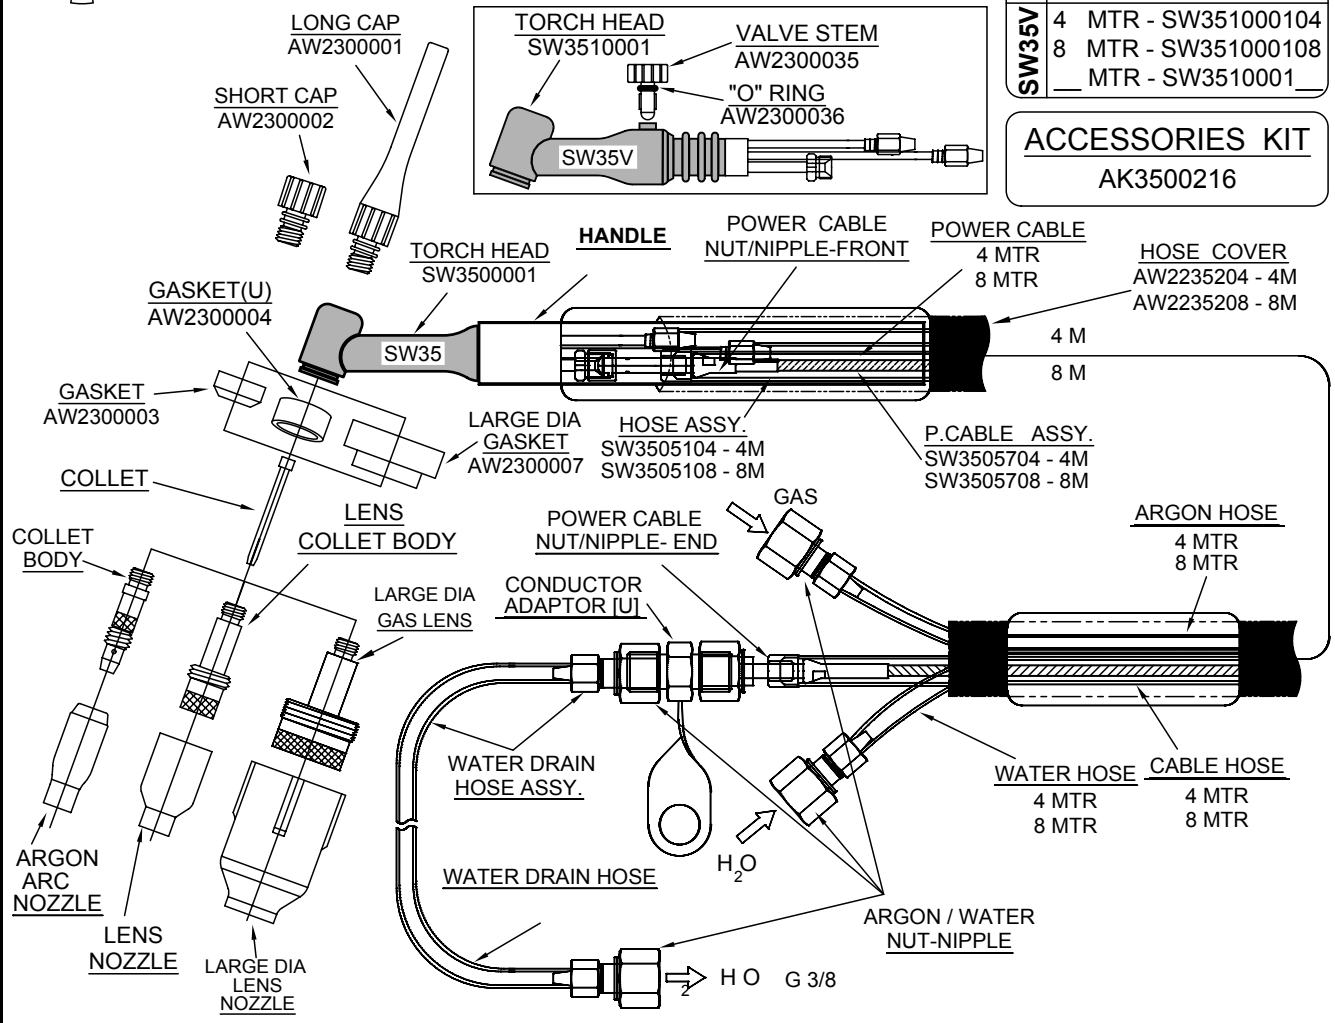

# GTAW TORCH - WATER COOLED 350 AMP MODEL - SW35 / SW35V

TORCH KIT	
SW35	4 MTR - SW350000104
	8 MTR - SW350000108
	__ MTR - SW3500001__
SW35V	4 MTR - SW351000104
	8 MTR - SW351000108
	__ MTR - SW3510001__

### GAS CONTROL MOMENTARY SWITCH

TORCH KIT	
SW35	4 MTR - SW350001104
	8 MTR - SW350001108
	__ MTR - SW3500011__
SW35V	4 MTR - SW351001104
	8 MTR - SW351001108
	__ MTR - SW3510011__

### GAS CONTROL ON / OFF SWITCH

TORCH KIT	
SW35	4 MTR - SW350002104
	8 MTR - SW350002108
	__ MTR - SW3500021__
SW35V	4 MTR - SW351002104
	8 MTR - SW351002108
	__ MTR - SW3510021__

CONTACT LEAD  
4 MTR  
8 MTR