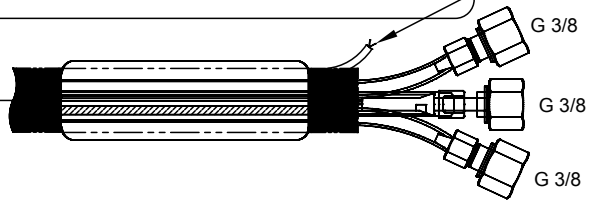

### GAS CONTROL MOMENTARY SWITCH

TORCH KIT	
SW35	4 MTR - SW350001104
	8 MTR - SW350001108
	__ MTR - SW3500011__
SW35V	4 MTR - SW351001104
	8 MTR - SW351001108
	__ MTR - SW3510011__

### GAS CONTROL ON / OFF SWITCH

TORCH KIT	
SW35	4 MTR - SW350002104
	8 MTR - SW350002108
	__ MTR - SW3500021__
SW35V	4 MTR - SW351002104
	8 MTR - SW351002108
	__ MTR - SW3510021__

CONTACT LEAD  
4 MTR  
8 MTR