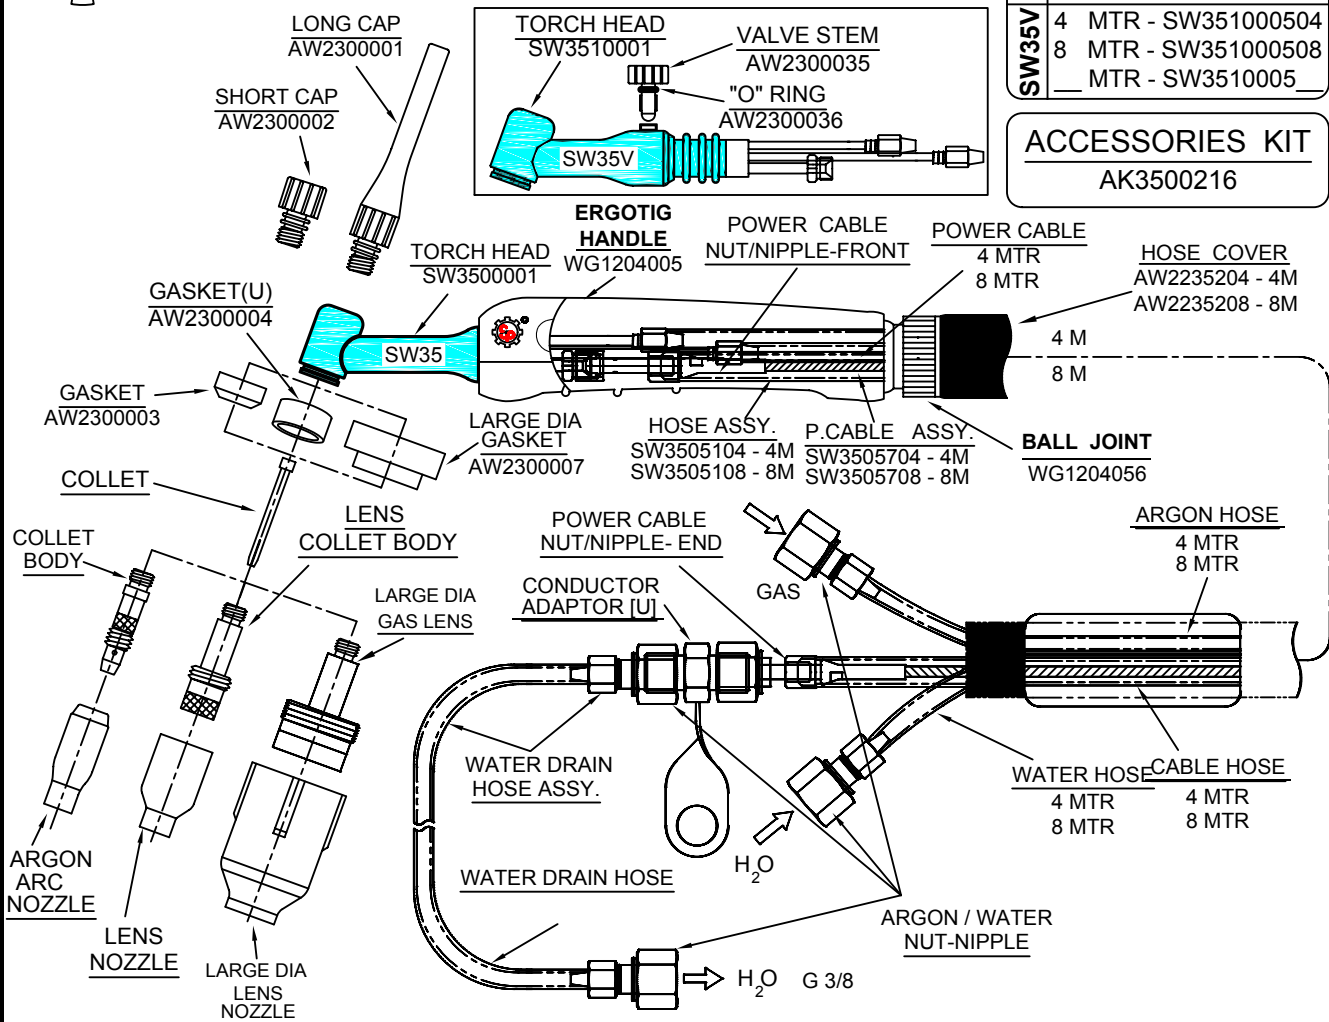

GTAW TORCH - WATER COOLED 350 AMP
MODEL - SW35 / SW35V
ERGOTIG HANDLE

TORCH KIT	
SW35	4 MTR - SW350000504
	8 MTR - SW350000508
	MTR - SW3500005
SW35V	4 MTR - SW351000504
	8 MTR - SW351000508
	MTR - SW3510005

ACCESSORIES KIT	
AK3500216	

GAS CONTROL
MOMENTARY SWITCH

TORCH KIT	
SW35	4 MTR - SW350001504
	8 MTR - SW350001508
	MTR - SW3500015
SW35V	4 MTR - SW351001504
	8 MTR - SW351001508
	MTR - SW3510015

GAS CONTROL
ON / OFF SWITCH

TORCH KIT	
SW35	4 MTR - SW350002504
	8 MTR - SW350002508
	MTR - SW3500025
SW35V	4 MTR - SW351002504
	8 MTR - SW351002508
	MTR - SW3510025

CONTACT LEAD
 4 MTR
 8 MTR

HOSE ASSY. (C.L.)
 SW3505204 - 4M
 SW3505208 - 8M