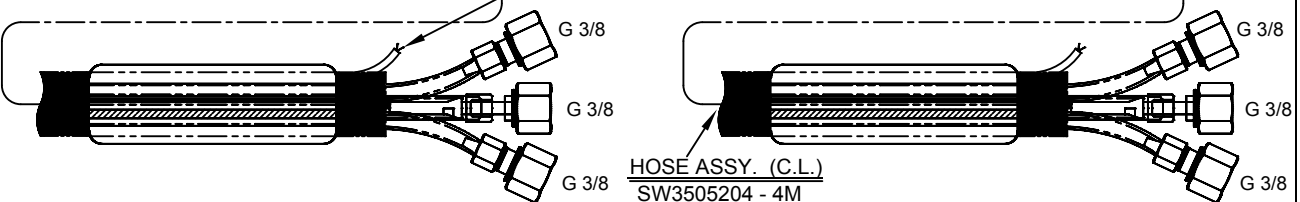

GTAW TORCH - WATER COOLED 350 AMP
MODEL - SW35 / SW35V
ERGOTIG HANDLE

TORCH KIT	
SW35	4 MTR - SW350000504
	8 MTR - SW350000508
	MTR - SW3500005
SW35V	4 MTR - SW351000504
	8 MTR - SW351000508
	MTR - SW3510005

ACCESSORIES KIT	
AK3500216	

GAS CONTROL
MOMENTARY SWITCH

TORCH KIT	
SW35	4 MTR - SW350001504
	8 MTR - SW350001508
	MTR - SW3500015
SW35V	4 MTR - SW351001504
	8 MTR - SW351001508
	MTR - SW3510015

GAS CONTROL
ON / OFF SWITCH

TORCH KIT	
SW35	4 MTR - SW350002504
	8 MTR - SW350002508
	MTR - SW3500025
SW35V	4 MTR - SW351002504
	8 MTR - SW351002508
	MTR - SW3510025

CONTACT LEAD
 4 MTR
 8 MTR

HOSE ASSY. (C.L.)
 SW3505204 - 4M
 SW3505208 - 8M