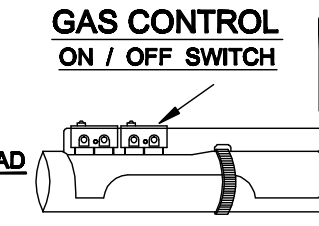

GTAW TORCH - WATER COOLED 350 AMP MODEL - SW18P

TORCH KIT	
SW18	4 MTR - SW184000104
	8 MTR - SW184000108
	__ MTR - SW1840001__

ACCESSORIES KIT	
AK1840217	

TORCH KIT	
SW18	4 MTR - SW184001104
	8 MTR - SW184001108
	__ MTR - SW1840011__

TORCH KIT	
SW18	4 MTR - SW184002104
	8 MTR - SW184002108
	__ MTR - SW1840021__

NOTE : MOMENTARY & ON/OFF SWITCH TORCHES ARE WITHOUT CONDUCTOR ADAPTOR & EXT. ASSY. (SELECT HOOKUP KIT PARTS AS PER YOUR REQUIREMENTS)