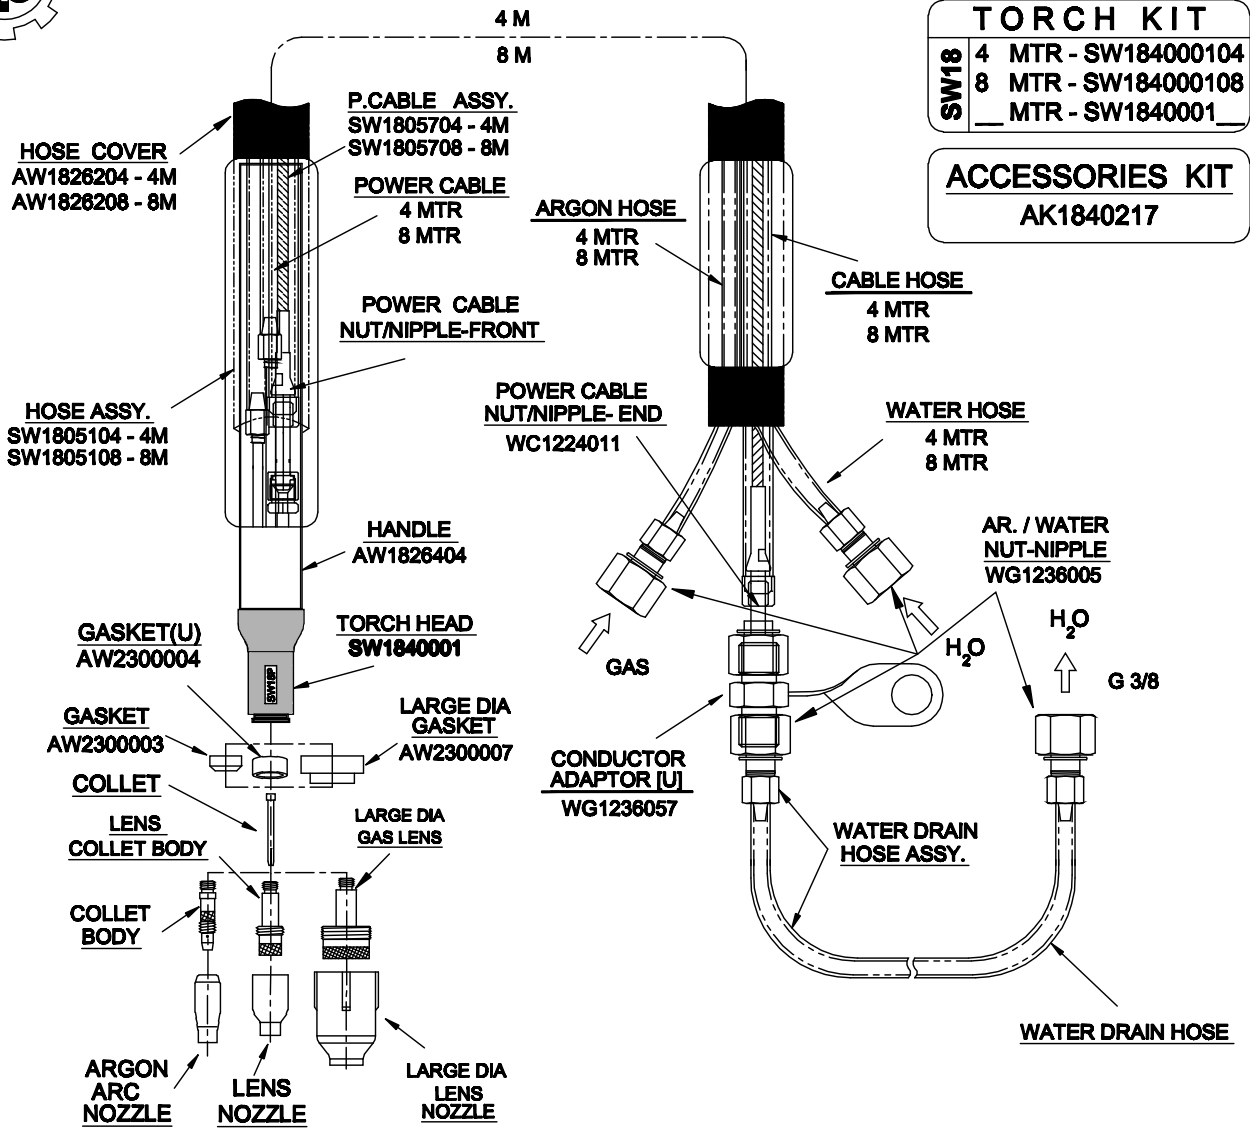

GTAW TORCH - WATER COOLED 350 AMP MODEL - SW18P

TORCH KIT	
SW18	4 MTR - SW184000104
	8 MTR - SW184000108
	__ MTR - SW1840001__

ACCESSORIES KIT	
AK1840217	

TORCH KIT	
SW18	4 MTR - SW184001104
	8 MTR - SW184001108
	__ MTR - SW1840011__

TORCH KIT	
SW18	4 MTR - SW184002104
	8 MTR - SW184002108
	__ MTR - SW1840021__

NOTE : MOMENTARY & ON/OFF SWITCH TORCHES ARE WITHOUT CONDUCTOR ADAPTOR & EXT. ASSY. (SELECT HOOKUP KIT PARTS AS PER YOUR REQUIREMENTS)

ARGON ARC NOZZLE			COLLET		COLLET BODY		LENS COLLET BODY		LENS NOZZLE			LARGE DIA GAS LENS		L. DIA LENS NOZZLE LENGTH 48	
BORE	LENGTH	PART NO.	SIZE-MM	PART NO.	PART NO.	PART NO.	BORE	LENGTH	PART NO.	PART NO.	BORE	LENGTH	PART NO.	BORE	PART NO.
6.4 MM	47 MM	AW2306447	1.0	AW2300010	AW2300210	AW2300110	6.4 MM	40 MM	AW2506440	AW2300410	9.5 MM	40 MM	AW2509548		
	75 MM	AW2306475													
8.0 MM	47 MM	AW2308047	1.6	AW2300016	AW2300215	AW2300115	8.0 MM	75 MM	AW2508075	AW2300415	12.7 MM	75 MM	AW2512748		
	75 MM	AW2308075													
9.5 MM	47 MM	AW2309547	2.0	AW2300020	AW2300220	AW2300120	9.5 MM	40 MM	AW2509540	AW2300420	16.0 MM	40 MM	AW2516048		
	75 MM	AW2309575													
11.0 MM	47 MM	AW2311047	2.4	AW2300024	AW2300225	AW2300125	11.0 MM	75 MM	AW2509575	AW2300425	19.0 MM	75 MM	AW2519048		
	75 MM	AW2311075													
12.7 MM	47 MM	AW2312747	3.0	AW2300030	AW2300230	AW2300130	12.7 MM	40 MM	AW2511040	AW2300430	23.8 MM	40 MM	AW2523835		
	75 MM	AW2312747													
16.0 MM	47 MM	AW2316047	3.2	AW2300032			16.0 MM	75 MM	AW2511075						
	75 MM	AW2316047													
16.0 MM	47 MM	AW2316047	4.0	AW2300040	AW2300240	AW2300140	17.5 MM	40 MM	AW2517540	AW2300440					
	75 MM	AW2316047													