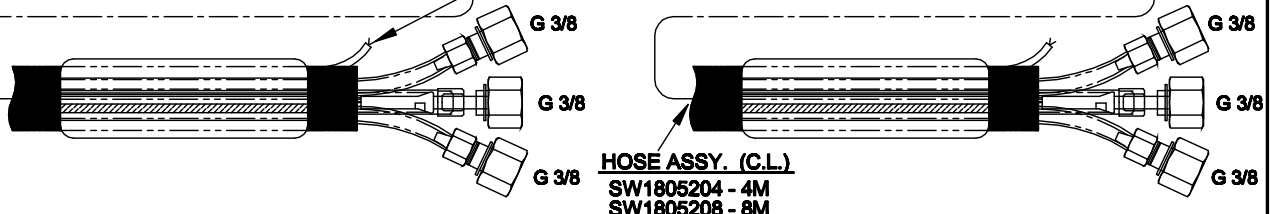

GTAW TORCH - WATER COOLED 350 AMP MODEL - SW18P

TORCH KIT	
SW18	4 MTR - SW184000104
	8 MTR - SW184000108
	__ MTR - SW1840001__

ACCESSORIES KIT	
AK1840217	

TORCH KIT	
SW18	4 MTR - SW184001104
	8 MTR - SW184001108
	__ MTR - SW1840011__

TORCH KIT	
SW18	4 MTR - SW184002104
	8 MTR - SW184002108
	__ MTR - SW1840021__

NOTE : MOMENTARY & ON/OFF SWITCH TORCHES ARE WITHOUT CONDUCTOR ADAPTOR & EXT. ASSY. (SELECT HOOKUP KIT PARTS AS PER YOUR REQUIREMENTS)

ARGON ARC NOZZLE			COLLET		COLLET BODY		LENS COLLET BODY		LENS NOZZLE			LARGE DIA GAS LENS		L. DIA LENS NOZZLE LENGTH 48	
BORE	LENGTH	PART NO.	SIZE-MM	PART NO.	PART NO.	PART NO.	BORE	LENGTH	PART NO.	PART NO.	BORE	LENGTH	PART NO.	BORE	PART NO.
6.4 MM	47 MM	AW2306447	1.0	AW2300010	AW2300210	AW2300110	6.4 MM	40 MM	AW2506440	AW2300410	9.5 MM	40 MM	AW2509548		
	75 MM	AW2306475													
8.0 MM	47 MM	AW2308047	1.6	AW2300016	AW2300215	AW2300115	8.0 MM	75 MM	AW2508075	AW2300415	12.7 MM	75 MM	AW2512748		
	75 MM	AW2308075													
9.5 MM	47 MM	AW2309547	2.0	AW2300020	AW2300220	AW2300120	9.5 MM	40 MM	AW2509540	AW2300420	16.0 MM	40 MM	AW2516048		
	75 MM	AW2309575													
11.0 MM	47 MM	AW2311047	2.4	AW2300024	AW2300225	AW2300125	11.0 MM	75 MM	AW2509575	AW2300425	19.0 MM	75 MM	AW2519048		
	75 MM	AW2311075													
12.7 MM	47 MM	AW2312747	3.0	AW2300030	AW2300230	AW2300130	12.7 MM	40 MM	AW2511040	AW2300430	23.8 MM	40 MM	AW2523835		
	75 MM	AW2312747													
16.0 MM	47 MM	AW2316047	3.2	AW2300032			16.0 MM	75 MM	AW2511075						
	75 MM	AW2316047													
16.0 MM	47 MM	AW2316047	4.0	AW2300040	AW2300240	AW2300140	17.5 MM	40 MM	AW2517540	AW2300440					
	75 MM	AW2316047													