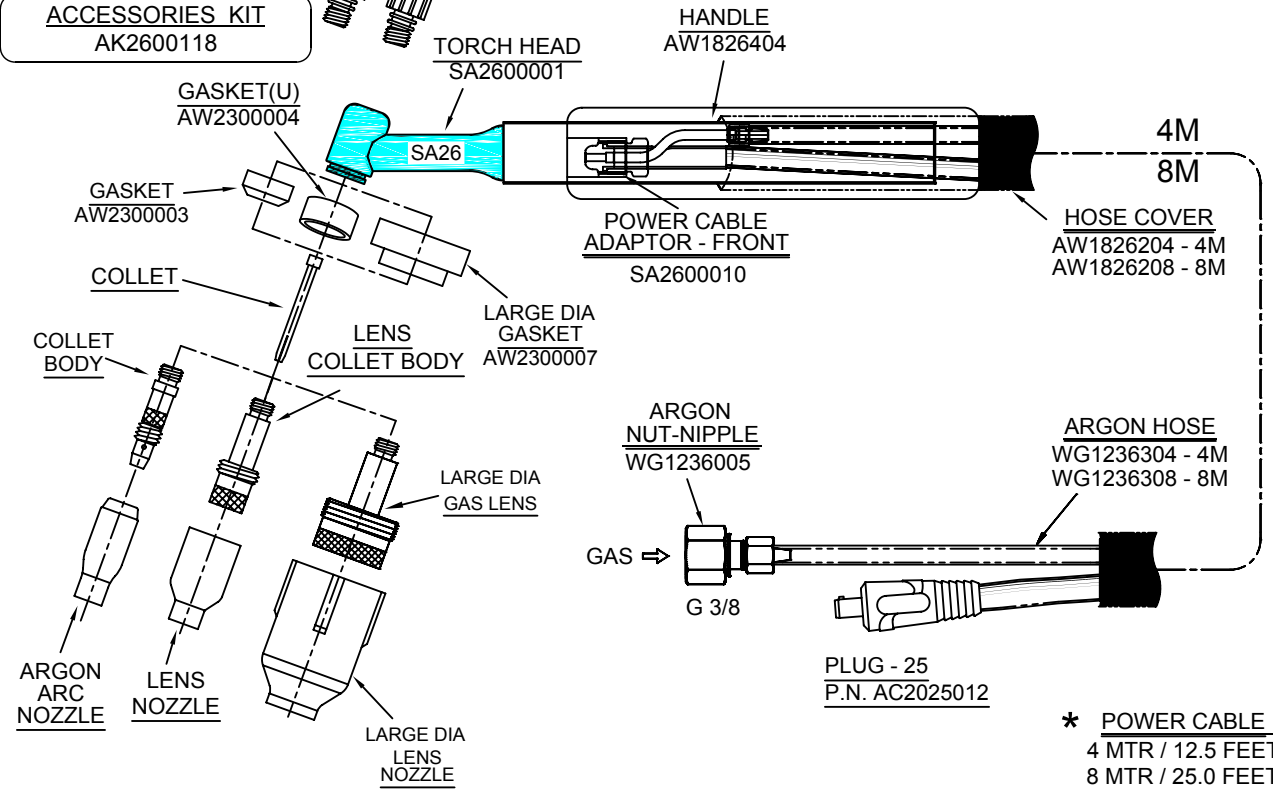

GTAW TORCH - AIR COOLED 200 AMP MODEL - SA26 / SA26V

TORCH KIT	
SA26	4 MTR - SA260040104
	8 MTR - SA260040108 MTR - SA2600401
SA26V	4 MTR - SA261040104
	8 MTR - SA261040108 MTR - SA2610401

ACCESSORIES KIT AK2600118	
------------------------------	--

* POWER CABLE
4 MTR / 12.5 FEET
8 MTR / 25.0 FEET

TORCH KIT	
SA26	4 MTR - SA260041104
	8 MTR - SA260041108 MTR - SA2600411
SA26V	4 MTR - SA261041104
	8 MTR - SA261041108 MTR - SA2610411

TORCH KIT	
SA26	4 MTR - SA260042104
	8 MTR - SA260042108 MTR - SA2600421
SA26V	4 MTR - SA261042104
	8 MTR - SA261042108 MTR - SA2610421

NOTE : MOMENTARY & ON/OFF SWITCH TORCHES ARE WITHOUT CONDUCTOR ADAPTOR & EXT. ASSY. (SELECT HOOKUP KIT PARTS AS PER YOUR REQUIREMENTS)

ARGON ARC NOZZLE			COLLET			COLLET BODY			LENS COLLET BODY			LENS NOZZLE			LARGE DIA GAS LENS		L. DIA LENS NOZZLE LENGTH 48	
BORE	LENGTH	PART NO.	SIZE-MM	PART NO.	PART NO.	PART NO.	PART NO.	PART NO.	BORE	LENGTH	PART NO.	PART NO.	BORE	LENGTH	PART NO.	BORE	PART NO.	
6.4 MM	47 MM	AW2306447	1.0	AW2300010	AW2300210	AW2300110	6.4 MM	40 MM	AW2506440	AW2300410	9.5 MM	AW2509548						
	75 MM	AW2306475						40 MM	AW2508040									
8.0 MM	47 MM	AW2308047	1.6	AW2300016	AW2300215	AW2300115	8.0 MM	40 MM	AW2508075	AW2300415	12.7 MM	AW2512748						
	75 MM	AW2308075						40 MM	AW2509540									
9.5 MM	47 MM	AW2309547	2.0	AW2300020	AW2300220	AW2300120	9.5 MM	75 MM	AW2509575	AW2300425	16.0 MM	AW2516048						
	75 MM	AW2309575						40 MM	AW2511040									
11.0 MM	47 MM	AW2311047	2.4	AW2300024	AW2300225	AW2300125	11.0 MM	75 MM	AW2511075	AW2300430	19.0 MM	AW2519048						
	75 MM	AW2311075						40 MM	AW2512740									
12.7 MM	47 MM	AW2312747	3.0	AW2300030	AW2300230	AW2300130	12.7 MM	40 MM	AW2512740									
	47 MM	AW2312747						3.2	AW2300032									