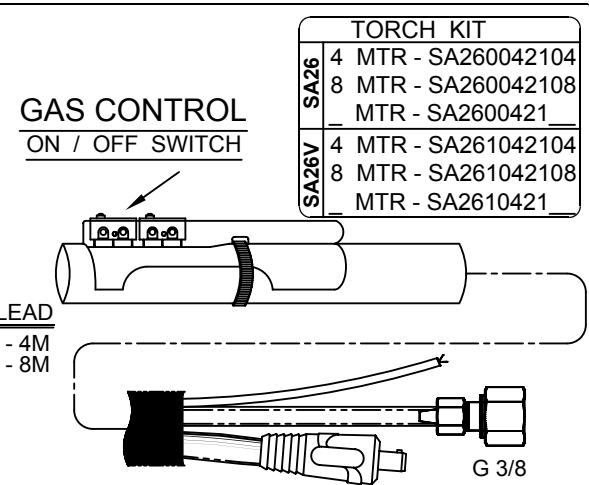

GTAW TORCH - AIR COOLED 200 AMP MODEL - SA26 / SA26V

TORCH KIT	
SA26	4 MTR - SA260040104
	8 MTR - SA260040108 MTR - SA2600401
SA26V	4 MTR - SA261040104
	8 MTR - SA261040108 MTR - SA2610401

ACCESSORIES KIT AK2600118	
------------------------------	--

* POWER CABLE
4 MTR / 12.5 FEET
8 MTR / 25.0 FEET

TORCH KIT	
SA26	4 MTR - SA260041104
	8 MTR - SA260041108 MTR - SA2600411
SA26V	4 MTR - SA261041104
	8 MTR - SA261041108 MTR - SA2610411

TORCH KIT	
SA26	4 MTR - SA260042104
	8 MTR - SA260042108 MTR - SA2600421
SA26V	4 MTR - SA261042104
	8 MTR - SA261042108 MTR - SA2610421

NOTE : MOMENTARY & ON/OFF SWITCH TORCHES ARE WITHOUT CONDUCTOR ADAPTOR & EXT. ASSY. (SELECT HOOKUP KIT PARTS AS PER YOUR REQUIREMENTS)

ARGON ARC NOZZLE			COLLET			COLLET BODY			LENS COLLET BODY			LENS NOZZLE			LARGE DIA GAS LENS		L. DIA LENS NOZZLE LENGTH 48	
BORE	LENGTH	PART NO.	SIZE-MM	PART NO.	PART NO.	PART NO.	PART NO.	PART NO.	BORE	LENGTH	PART NO.	PART NO.	BORE	LENGTH	PART NO.	BORE	PART NO.	
6.4 MM	47 MM	AW2306447	1.0	AW2300010	AW2300210	AW2300110	6.4 MM	40 MM	AW2506440	AW2300410	9.5 MM	AW2509548						
	75 MM	AW2306475						40 MM	AW2508040									
8.0 MM	47 MM	AW2308047	1.6	AW2300016	AW2300215	AW2300115	8.0 MM	40 MM	AW2508075	AW2300415	12.7 MM	AW2512748						
	75 MM	AW2308075						40 MM	AW2509540									
9.5 MM	47 MM	AW2309547	2.0	AW2300020	AW2300220	AW2300120	9.5 MM	75 MM	AW2509575	AW2300425	16.0 MM	AW2516048						
	75 MM	AW2309575						40 MM	AW2511040									
11.0 MM	47 MM	AW2311047	2.4	AW2300024	AW2300225	AW2300125	11.0 MM	75 MM	AW2511075	AW2300430	19.0 MM	AW2519048						
	75 MM	AW2311075						40 MM	AW2512740									
12.7 MM	47 MM	AW2312747	3.0	AW2300030	AW2300230	AW2300130	12.7 MM	40 MM	AW2512740									
	47 MM	AW2312747						3.2	AW2300032									