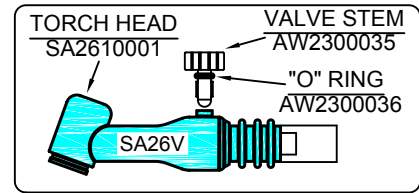

GTAW TORCH - AIR COOLED 200 AMP MODEL - SA26 / SA26V

TORCH KIT	
SA26	4 MTR - SA260040104
	8 MTR - SA260040108 MTR - SA2600401
SA26V	4 MTR - SA261040104
	8 MTR - SA261040108 MTR - SA2610401

ACCESSORIES KIT AK2600118	
------------------------------	--

* POWER CABLE
4 MTR / 12.5 FEET
8 MTR / 25.0 FEET

TORCH KIT	
SA26	4 MTR - SA260041104
	8 MTR - SA260041108 MTR - SA2600411
SA26V	4 MTR - SA261041104
	8 MTR - SA261041108 MTR - SA2610411

TORCH KIT	
SA26	4 MTR - SA260042104
	8 MTR - SA260042108 MTR - SA2600421
SA26V	4 MTR - SA261042104
	8 MTR - SA261042108 MTR - SA2610421

NOTE : MOMENTARY & ON/OFF SWITCH TORCHES ARE WITHOUT CONDUCTOR ADAPTOR & EXT. ASSY. (SELECT HOOKUP KIT PARTS AS PER YOUR REQUIREMENTS)

ARGON ARC NOZZLE			COLLET			COLLET BODY			LENS COLLET BODY			LENS NOZZLE			LARGE DIA GAS LENS		L. DIA LENS NOZZLE LENGTH 48	
BORE	LENGTH	PART NO.	SIZE-MM	PART NO.	PART NO.	PART NO.	PART NO.	PART NO.	BORE	LENGTH	PART NO.	PART NO.	BORE	LENGTH	PART NO.	BORE	PART NO.	
6.4 MM	47 MM	AW2306447	1.0	AW2300010	AW2300210	AW2300110	6.4 MM	40 MM	AW2506440	AW2300410	9.5 MM	AW2509548						
	75 MM	AW2306475						40 MM	AW2508040									
8.0 MM	47 MM	AW2308047	1.6	AW2300016	AW2300215	AW2300115	8.0 MM	40 MM	AW2508075	AW2300415	12.7 MM	AW2512748						
	75 MM	AW2308075						40 MM	AW2509540									
9.5 MM	47 MM	AW2309547	2.0	AW2300020	AW2300220	AW2300120	9.5 MM	75 MM	AW2509575	AW2300425	16.0 MM	AW2516048						
	75 MM	AW2309575						40 MM	AW2511040									
11.0 MM	47 MM	AW2311047	2.4	AW2300024	AW2300225	AW2300125	11.0 MM	75 MM	AW2511075	AW2300430	19.0 MM	AW2519048						
	75 MM	AW2311075						40 MM	AW2512740									
12.7 MM	47 MM	AW2312747	3.0	AW2300030	AW2300230	AW2300130	12.7 MM	40 MM	AW2512740									
	47 MM	AW2312747						3.2	AW2300032									