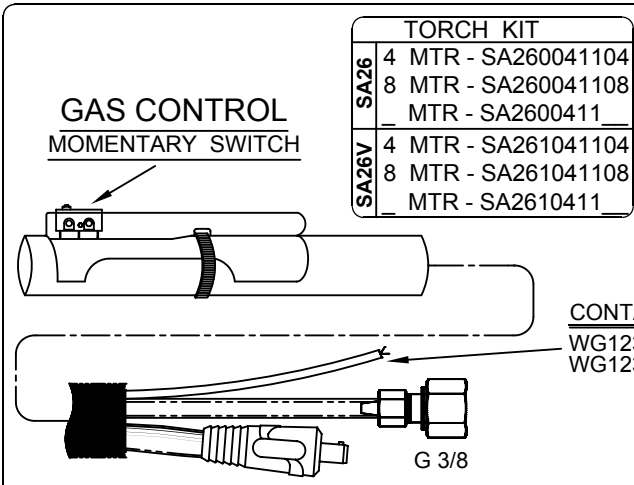

GTAW TORCH - AIR COOLED 200 AMP MODEL - SA26 / SA26V

TORCH KIT	
SA26	4 MTR - SA260040104
	8 MTR - SA260040108 MTR - SA2600401
SA26V	4 MTR - SA261040104
	8 MTR - SA261040108 MTR - SA2610401

ACCESSORIES KIT AK2600118	
------------------------------	--

* POWER CABLE
4 MTR / 12.5 FEET
8 MTR / 25.0 FEET

TORCH KIT	
SA26	4 MTR - SA260041104
	8 MTR - SA260041108 MTR - SA2600411
SA26V	4 MTR - SA261041104
	8 MTR - SA261041108 MTR - SA2610411

TORCH KIT	
SA26	4 MTR - SA260042104
	8 MTR - SA260042108 MTR - SA2600421
SA26V	4 MTR - SA261042104
	8 MTR - SA261042108 MTR - SA2610421

NOTE : MOMENTARY & ON/OFF SWITCH TORCHES ARE WITHOUT CONDUCTOR ADAPTOR & EXT. ASSY. (SELECT HOOKUP KIT PARTS AS PER YOUR REQUIREMENTS)

ARGON ARC NOZZLE			COLLET			COLLET BODY			LENS COLLET BODY			LENS NOZZLE			LARGE DIA GAS LENS		L. DIA LENS NOZZLE LENGTH 48	
BORE	LENGTH	PART NO.	SIZE-MM	PART NO.	PART NO.	PART NO.	PART NO.	PART NO.	BORE	LENGTH	PART NO.	PART NO.	BORE	LENGTH	PART NO.	BORE	PART NO.	
6.4 MM	47 MM	AW2306447	1.0	AW2300010	AW2300210	AW2300110	6.4 MM	40 MM	AW2506440	AW2300410	9.5 MM	AW2509548						
	75 MM	AW2306475						40 MM	AW2508040									
8.0 MM	47 MM	AW2308047	1.6	AW2300016	AW2300215	AW2300115	8.0 MM	40 MM	AW2508075	AW2300415	12.7 MM	AW2512748						
	75 MM	AW2308075						40 MM	AW2509540									
9.5 MM	47 MM	AW2309547	2.0	AW2300020	AW2300220	AW2300120	9.5 MM	75 MM	AW2509575	AW2300425	16.0 MM	AW2516048						
	75 MM	AW2309575						40 MM	AW2511040									
11.0 MM	47 MM	AW2311047	2.4	AW2300024	AW2300225	AW2300125	11.0 MM	75 MM	AW2511075	AW2300430	19.0 MM	AW2519048						
	75 MM	AW2311075						40 MM	AW2512740									
12.7 MM	47 MM	AW2312747	3.0	AW2300030	AW2300230	AW2300130	12.7 MM	40 MM	AW2512740									
	47 MM	AW2312747						3.2	AW2300032									