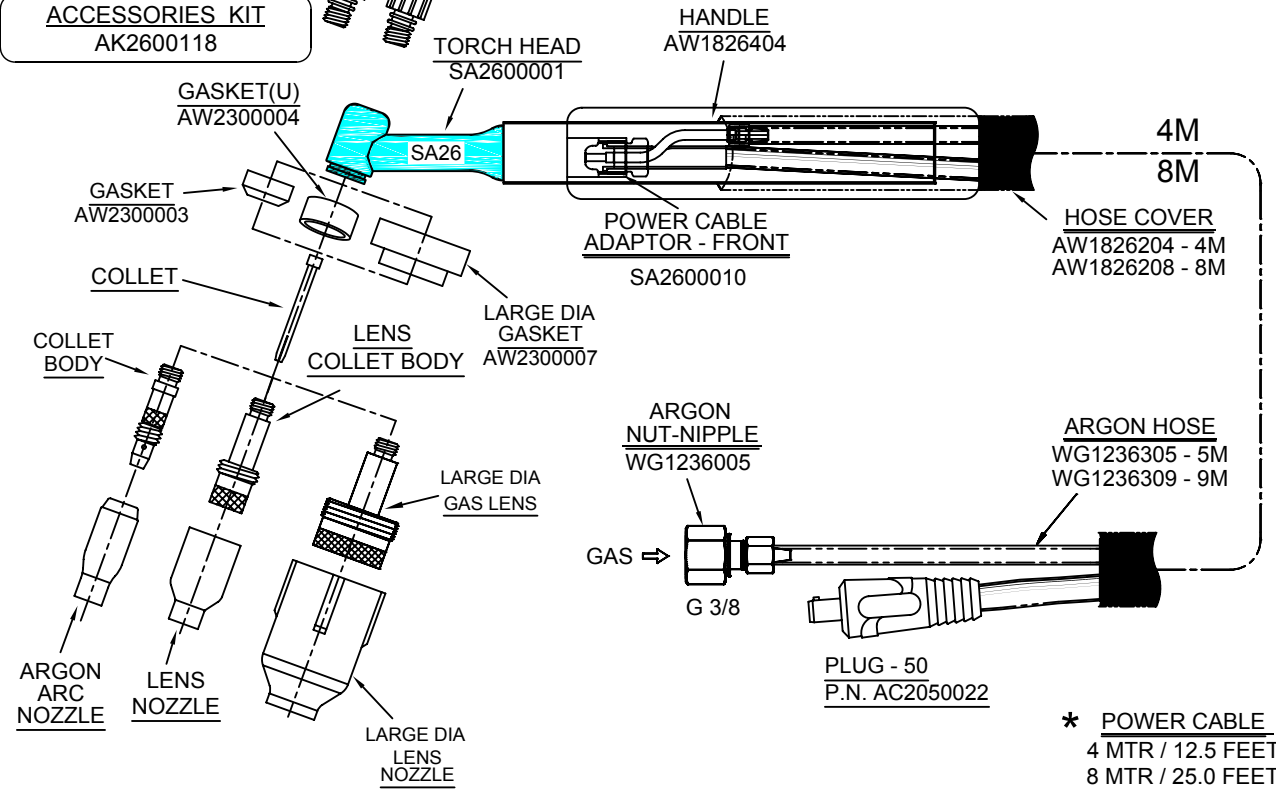

GTAW TORCH - AIR COOLED 200 AMP MODEL - SA26 / SA26V

TORCH KIT	
SA26	4 MTR - SA260030104
	8 MTR - SA260030108
	MTR - SA2600301
SA26V	4 MTR - SA261030104
	8 MTR - SA261030108
	MTR - SA2610301

ACCESSORIES KIT
AK2600118

* **POWER CABLE**
4 MTR / 12.5 FEET
8 MTR / 25.0 FEET

TORCH KIT	
SA26	4 MTR - SA260031104
	8 MTR - SA260031108
	MTR - SA2600311
SA26V	4 MTR - SA261031104
	8 MTR - SA261031108
	MTR - SA2610311

TORCH KIT	
SA26	4 MTR - SA260032104
	8 MTR - SA260032108
	MTR - SA2600321
SA26V	4 MTR - SA261032104
	8 MTR - SA261032108
	MTR - SA2610321

NOTE : MOMENTARY & ON/OFF SWITCH TORCHES ARE WITHOUT CONDUCTOR ADAPTOR & EXT. ASSY. (SELECT HOOKUP KIT PARTS AS PER YOUR REQUIREMENTS)

ARGON ARC NOZZLE			COLLET			COLLET BODY			LENS COLLET BODY			LENS NOZZLE			LARGE DIA GAS LENS		L. DIA LENS NOZZLE LENGTH 48							
BORE	LENGTH	PART NO.	SIZE-MM	PART NO.	PART NO.	PART NO.	PART NO.	PART NO.	BORE	LENGTH	PART NO.	PART NO.	BORE	LENGTH	PART NO.	BORE	PART NO.							
6.4 MM	47 MM	AW2306447	1.0	AW2300010	AW2300210	AW2300110	6.4 MM	40 MM	AW2506440	AW2300410	9.5 MM	AW2509548	75 MM	AW2306475	1.6	AW2300016	AW2300215	AW2300115	8.0 MM	40 MM	AW2508040	AW2300415	12.7 MM	AW2512748
	47 MM	AW2308047						40 MM	AW2508075					40 MM						AW2509540	40 MM			
8.0 MM	75 MM	AW2308075	2.0	AW2300020	AW2300220	AW2300120	9.5 MM	75 MM	AW2509575	AW2300425	16.0 MM	AW2516048	75 MM	AW2309547	2.4	AW2300024	AW2300225	AW2300125	11.0 MM	40 MM	AW2511040	AW2300430	19.0 MM	AW2519048
	47 MM	AW2309575						40 MM	AW2511075					40 MM						AW2511075	40 MM			
11.0 MM	47 MM	AW2311047	3.0	AW2300030	AW2300230	AW2300130	12.7 MM	40 MM	AW2512740															
	75 MM	AW2311075																						
12.7 MM	47 MM	AW2312747	3.2	AW2300032																				