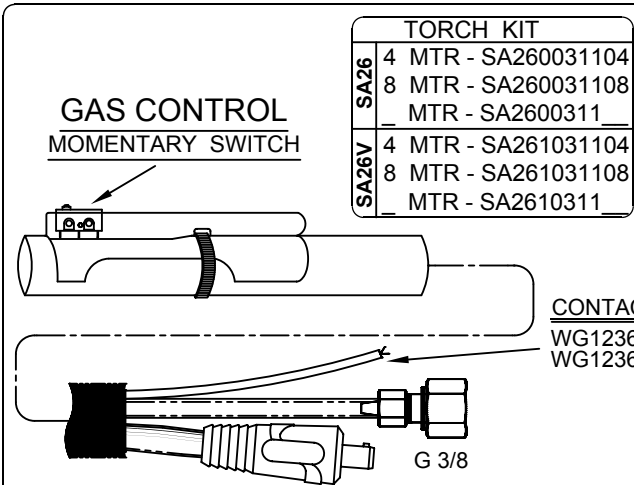

GTAW TORCH - AIR COOLED 200 AMP MODEL - SA26 / SA26V

TORCH KIT	
SA26	4 MTR - SA260030104
	8 MTR - SA260030108
	MTR - SA2600301
SA26V	4 MTR - SA261030104
	8 MTR - SA261030108
	MTR - SA2610301

ACCESSORIES KIT
AK2600118

* **POWER CABLE**
4 MTR / 12.5 FEET
8 MTR / 25.0 FEET

TORCH KIT	
SA26	4 MTR - SA260031104
	8 MTR - SA260031108
	MTR - SA2600311
SA26V	4 MTR - SA261031104
	8 MTR - SA261031108
	MTR - SA2610311

TORCH KIT	
SA26	4 MTR - SA260032104
	8 MTR - SA260032108
	MTR - SA2600321
SA26V	4 MTR - SA261032104
	8 MTR - SA261032108
	MTR - SA2610321

NOTE : MOMENTARY & ON/OFF SWITCH TORCHES ARE WITHOUT CONDUCTOR ADAPTOR & EXT. ASSY. (SELECT HOOKUP KIT PARTS AS PER YOUR REQUIREMENTS)

ARGON ARC NOZZLE			COLLET			COLLET BODY			LENS COLLET BODY			LENS NOZZLE			LARGE DIA GAS LENS		L. DIA LENS NOZZLE LENGTH 48							
BORE	LENGTH	PART NO.	SIZE-MM	PART NO.	PART NO.	PART NO.	PART NO.	PART NO.	BORE	LENGTH	PART NO.	PART NO.	BORE	LENGTH	PART NO.	BORE	PART NO.							
6.4 MM	47 MM	AW2306447	1.0	AW2300010	AW2300210	AW2300110	6.4 MM	40 MM	AW2506440	AW2300410	9.5 MM	AW2509548	75 MM	AW2306475	1.6	AW2300016	AW2300215	AW2300115	8.0 MM	40 MM	AW2508040	AW2300415	12.7 MM	AW2512748
	47 MM	AW2308047						40 MM	AW2508075					40 MM						AW2509540	40 MM			
8.0 MM	75 MM	AW2308075	2.0	AW2300020	AW2300220	AW2300120	9.5 MM	75 MM	AW2509575	AW2300425	16.0 MM	AW2516048	75 MM	AW2309547	2.4	AW2300024	AW2300225	AW2300125	11.0 MM	40 MM	AW2511040	AW2300430	19.0 MM	AW2519048
	47 MM	AW2309575						40 MM	AW2511075					40 MM						AW2511075	40 MM			
11.0 MM	47 MM	AW2311047	3.0	AW2300030	AW2300230	AW2300130	12.7 MM	40 MM	AW2512740															
	75 MM	AW2311075																						
12.7 MM	47 MM	AW2312747	3.2	AW2300032																				