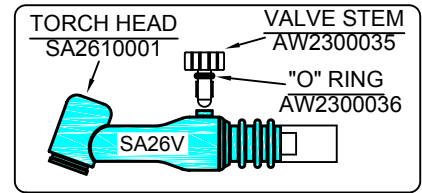

GTAW TORCH - AIR COOLED 200 AMP MODEL - SA26 / SA26V

TORCH KIT	
SA26	4 MTR - SA260030104
	8 MTR - SA260030108
	MTR - SA2600301
SA26V	4 MTR - SA261030104
	8 MTR - SA261030108
	MTR - SA2610301

ACCESSORIES KIT
AK2600118

* **POWER CABLE**
4 MTR / 12.5 FEET
8 MTR / 25.0 FEET

TORCH KIT	
SA26	4 MTR - SA260031104
	8 MTR - SA260031108
	MTR - SA2600311
SA26V	4 MTR - SA261031104
	8 MTR - SA261031108
	MTR - SA2610311

TORCH KIT	
SA26	4 MTR - SA260032104
	8 MTR - SA260032108
	MTR - SA2600321
SA26V	4 MTR - SA261032104
	8 MTR - SA261032108
	MTR - SA2610321

NOTE : MOMENTARY & ON/OFF SWITCH TORCHES ARE WITHOUT CONDUCTOR ADAPTOR & EXT. ASSY. (SELECT HOOKUP KIT PARTS AS PER YOUR REQUIREMENTS)

ARGON ARC NOZZLE			COLLET			COLLET BODY			LENS COLLET BODY			LENS NOZZLE			LARGE DIA GAS LENS		L. DIA LENS NOZZLE LENGTH 48							
BORE	LENGTH	PART NO.	SIZE-MM	PART NO.	PART NO.	PART NO.	PART NO.	PART NO.	BORE	LENGTH	PART NO.	PART NO.	BORE	LENGTH	PART NO.	BORE	PART NO.							
6.4 MM	47 MM	AW2306447	1.0	AW2300010	AW2300210	AW2300110	6.4 MM	40 MM	AW2506440	AW2300410	9.5 MM	AW2509548	75 MM	AW2306475	1.6	AW2300016	AW2300215	AW2300115	8.0 MM	40 MM	AW2508040	AW2300415	12.7 MM	AW2512748
	47 MM	AW2308047						40 MM	AW2508075					40 MM						AW2509540	40 MM			
8.0 MM	75 MM	AW2308075	2.0	AW2300020	AW2300220	AW2300120	9.5 MM	75 MM	AW2509575	AW2300425	16.0 MM	AW2516048	75 MM	AW2309547	2.4	AW2300024	AW2300225	AW2300125	11.0 MM	40 MM	AW2511040	AW2300430	19.0 MM	AW2519048
	47 MM	AW2309575						40 MM	AW2511075					40 MM						AW2511075	40 MM			
11.0 MM	47 MM	AW2311047	3.0	AW2300030	AW2300230	AW2300130	12.7 MM	40 MM	AW2512740															
	75 MM	AW2311075																						
12.7 MM	47 MM	AW2312747	3.2	AW2300032																				