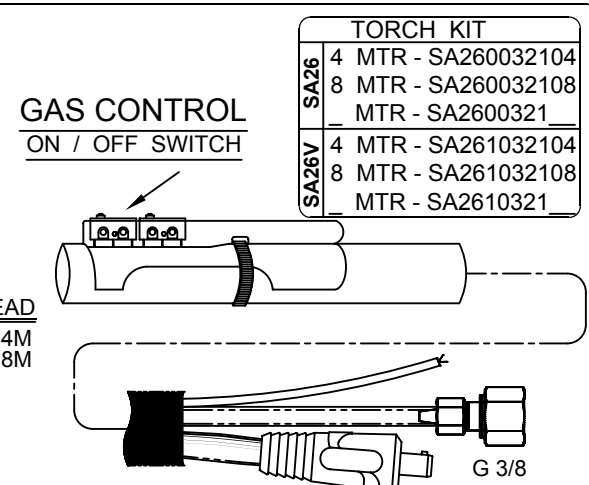

GTAW TORCH - AIR COOLED 200 AMP MODEL - SA26 / SA26V

TORCH KIT	
SA26	4 MTR - SA260030104
	8 MTR - SA260030108
	MTR - SA2600301
SA26V	4 MTR - SA261030104
	8 MTR - SA261030108
	MTR - SA2610301

ACCESSORIES KIT
AK2600118

* **POWER CABLE**
4 MTR / 12.5 FEET
8 MTR / 25.0 FEET

TORCH KIT	
SA26	4 MTR - SA260031104
	8 MTR - SA260031108
	MTR - SA2600311
SA26V	4 MTR - SA261031104
	8 MTR - SA261031108
	MTR - SA2610311

TORCH KIT	
SA26	4 MTR - SA260032104
	8 MTR - SA260032108
	MTR - SA2600321
SA26V	4 MTR - SA261032104
	8 MTR - SA261032108
	MTR - SA2610321

NOTE : MOMENTARY & ON/OFF SWITCH TORCHES ARE WITHOUT CONDUCTOR ADAPTOR & EXT. ASSY. (SELECT HOOKUP KIT PARTS AS PER YOUR REQUIREMENTS)

ARGON ARC NOZZLE			COLLET			COLLET BODY			LENS COLLET BODY			LENS NOZZLE			LARGE DIA GAS LENS		L. DIA LENS NOZZLE LENGTH 48							
BORE	LENGTH	PART NO.	SIZE-MM	PART NO.	PART NO.	PART NO.	PART NO.	PART NO.	BORE	LENGTH	PART NO.	PART NO.	BORE	LENGTH	PART NO.	BORE	PART NO.							
6.4 MM	47 MM	AW2306447	1.0	AW2300010	AW2300210	AW2300110	6.4 MM	40 MM	AW2506440	AW2300410	9.5 MM	AW2509548	75 MM	AW2306475	1.6	AW2300016	AW2300215	AW2300115	8.0 MM	40 MM	AW2508040	AW2300415	12.7 MM	AW2512748
	47 MM	AW2308047						40 MM	AW2508075					40 MM						AW2509540	40 MM			
8.0 MM	75 MM	AW2308075	2.0	AW2300020	AW2300220	AW2300120	9.5 MM	75 MM	AW2509575	AW2300425	16.0 MM	AW2516048	75 MM	AW2309547	2.4	AW2300024	AW2300225	AW2300125	11.0 MM	40 MM	AW2511040	AW2300430	19.0 MM	AW2519048
	47 MM	AW2309575						40 MM	AW2511075					40 MM						AW2511075	40 MM			
11.0 MM	47 MM	AW2311047	3.0	AW2300030	AW2300230	AW2300130	12.7 MM	40 MM	AW2512740															
	75 MM	AW2311075																						
12.7 MM	47 MM	AW2312747	3.2	AW2300032																				