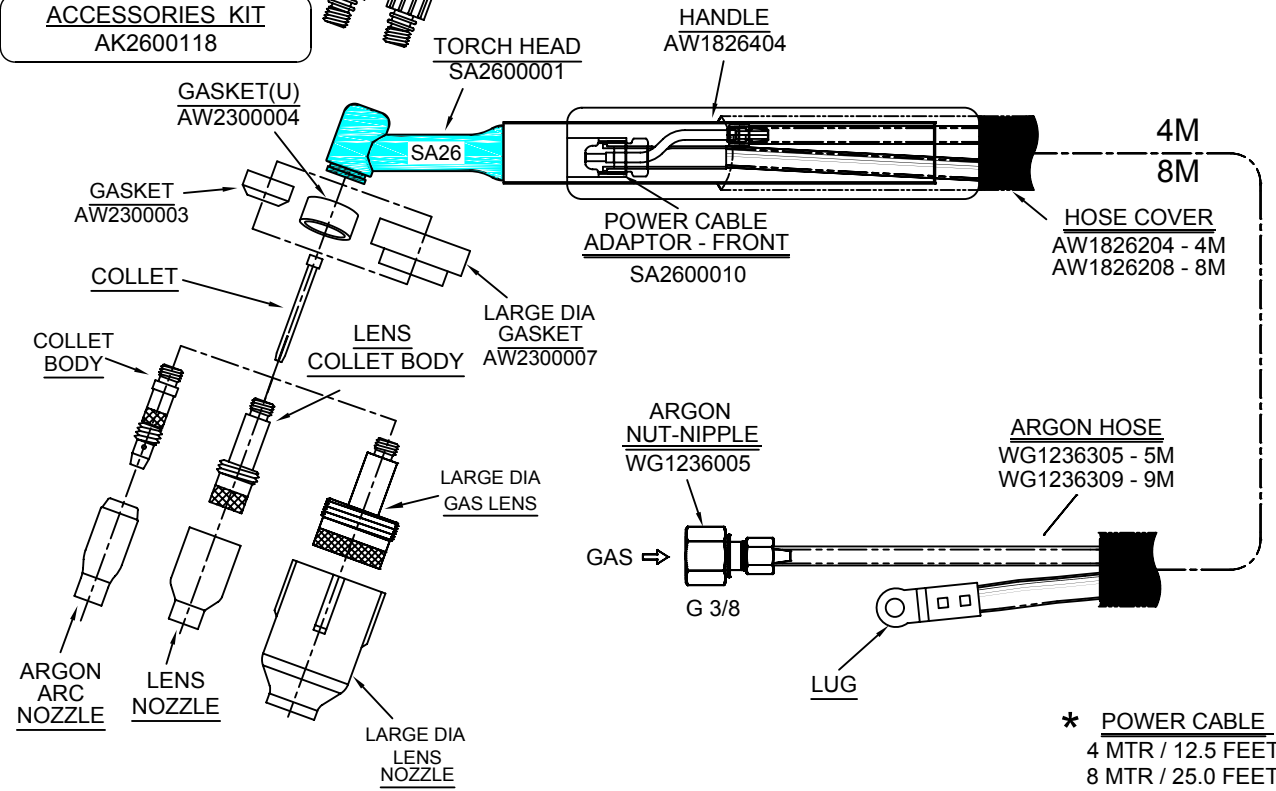

# GTAW TORCH - AIR COOLED 200 AMP MODEL - SA26 / SA26V

TORCH KIT	
SA26	4 MTR - SA260020104
	8 MTR - SA260020108 MTR - SA2600201
SA26V	4 MTR - SA261020104
	8 MTR - SA261020108 MTR - SA2610201

ACCESSORIES KIT AK2600118	
------------------------------	--

\* POWER CABLE  
4 MTR / 12.5 FEET  
8 MTR / 25.0 FEET

NOTE : MOMENTARY & ON/OFF SWITCH TORCHES ARE WITHOUT CONDUCTOR ADAPTOR & EXT. ASSY. (SELECT HOOKUP KIT PARTS AS PER YOUR REQUIREMENTS)

ARGON ARC NOZZLE			COLLET			COLLET BODY			LENS COLLET BODY			LENS NOZZLE			LARGE DIA GASLENS		L. DIA LENS NOZZLE LENGTH 48	
BORE	LENGTH	PART NO.	SIZE-MM	PART NO.	PART NO.	PART NO.	PART NO.	PART NO.	BORE	LENGTH	PART NO.	PART NO.	BORE	LENGTH	PART NO.	BORE	PART NO.	
6.4 MM	47 MM	AW2306447	1.0	AW2300010	AW2300210	AW2300110	6.4 MM	40 MM	AW2506440	AW2300410	9.5 MM	AW2509548						
	75 MM	AW2306475						40 MM	AW2508040									
8.0 MM	47 MM	AW2308047	1.6	AW2300016	AW2300215	AW2300115	8.0 MM	40 MM	AW2508075	AW2300415	12.7 MM	AW2512748						
	75 MM	AW2308075						40 MM	AW2509540									
9.5 MM	47 MM	AW2309547	2.0	AW2300020	AW2300220	AW2300120	9.5 MM	75 MM	AW2509575	AW2300425	16.0 MM	AW2516048						
	75 MM	AW2309575						40 MM	AW2511040									
11.0 MM	47 MM	AW2311047	2.4	AW2300024	AW2300225	AW2300125	11.0 MM	75 MM	AW2511075	AW2300430	19.0 MM	AW2519048						
	75 MM	AW2311075						40 MM	AW2512740									
12.7 MM	47 MM	AW2312747	3.0	AW2300030	AW2300230	AW2300130	12.7 MM	40 MM	AW2512740									
	75 MM	AW2300032																