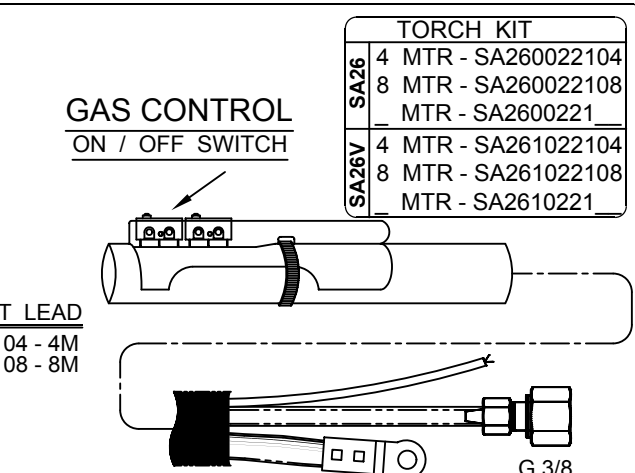

# GTAW TORCH - AIR COOLED 200 AMP MODEL - SA26 / SA26V

TORCH KIT	
SA26	4 MTR - SA260020104
	8 MTR - SA260020108 MTR - SA2600201
SA26V	4 MTR - SA261020104
	8 MTR - SA261020108 MTR - SA2610201

ACCESSORIES KIT AK2600118	
------------------------------	--

\* POWER CABLE  
4 MTR / 12.5 FEET  
8 MTR / 25.0 FEET

NOTE : MOMENTARY & ON/OFF SWITCH TORCHES ARE WITHOUT CONDUCTOR ADAPTOR & EXT. ASSY. (SELECT HOOKUP KIT PARTS AS PER YOUR REQUIREMENTS)

ARGON ARC NOZZLE			COLLET			COLLET BODY			LENS COLLET BODY			LENS NOZZLE			LARGE DIA GASLENS		L. DIA LENS NOZZLE LENGTH 48	
BORE	LENGTH	PART NO.	SIZE-MM	PART NO.	PART NO.	PART NO.	PART NO.	PART NO.	BORE	LENGTH	PART NO.	PART NO.	BORE	LENGTH	PART NO.	BORE	PART NO.	
6.4 MM	47 MM	AW2306447	1.0	AW2300010	AW2300210	AW2300110	6.4 MM	40 MM	AW2506440	AW2300410	9.5 MM	AW2509548						
	75 MM	AW2306475						40 MM	AW2508040									
8.0 MM	47 MM	AW2308047	1.6	AW2300016	AW2300215	AW2300115	8.0 MM	40 MM	AW2508075	AW2300415	12.7 MM	AW2512748						
	75 MM	AW2308075						40 MM	AW2509540									
9.5 MM	47 MM	AW2309547	2.0	AW2300020	AW2300220	AW2300120	9.5 MM	75 MM	AW2509575	AW2300425	16.0 MM	AW2516048						
	75 MM	AW2309575						40 MM	AW2511040									
11.0 MM	47 MM	AW2311047	2.4	AW2300024	AW2300225	AW2300125	11.0 MM	75 MM	AW2511075	AW2300430	19.0 MM	AW2519048						
	75 MM	AW2311075						40 MM	AW2512740									
12.7 MM	47 MM	AW2312747	3.0	AW2300030	AW2300230	AW2300130	12.7 MM	40 MM	AW2512740									
	75 MM	AW2300032																