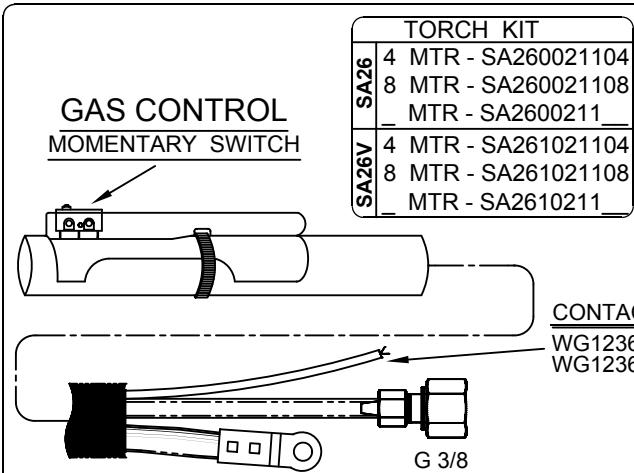

# GTAW TORCH - AIR COOLED 200 AMP MODEL - SA26 / SA26V

TORCH KIT	
SA26	4 MTR - SA260020104
	8 MTR - SA260020108 MTR - SA2600201
SA26V	4 MTR - SA261020104
	8 MTR - SA261020108 MTR - SA2610201

ACCESSORIES KIT AK2600118	
------------------------------	--

\* POWER CABLE  
4 MTR / 12.5 FEET  
8 MTR / 25.0 FEET

NOTE : MOMENTARY & ON/OFF SWITCH TORCHES ARE WITHOUT CONDUCTOR ADAPTOR & EXT. ASSY. (SELECT HOOKUP KIT PARTS AS PER YOUR REQUIREMENTS)

ARGON ARC NOZZLE			COLLET			COLLET BODY			LENS COLLET BODY			LENS NOZZLE			LARGE DIA GASLENS		L. DIA LENS NOZZLE LENGTH 48	
BORE	LENGTH	PART NO.	SIZE-MM	PART NO.	PART NO.	PART NO.	PART NO.	PART NO.	BORE	LENGTH	PART NO.	PART NO.	BORE	LENGTH	PART NO.	BORE	PART NO.	
6.4 MM	47 MM	AW2306447	1.0	AW2300010	AW2300210	AW2300110	6.4 MM	40 MM	AW2506440	AW2300410	9.5 MM	AW2509548						
	75 MM	AW2306475						40 MM	AW2508040									
8.0 MM	47 MM	AW2308047	1.6	AW2300016	AW2300215	AW2300115	8.0 MM	40 MM	AW2508075	AW2300415	12.7 MM	AW2512748						
	75 MM	AW2308075						40 MM	AW2509540									
9.5 MM	47 MM	AW2309547	2.0	AW2300020	AW2300220	AW2300120	9.5 MM	75 MM	AW2509575	AW2300425	16.0 MM	AW2516048						
	75 MM	AW2309575						40 MM	AW2511040									
11.0 MM	47 MM	AW2311047	2.4	AW2300024	AW2300225	AW2300125	11.0 MM	75 MM	AW2511075	AW2300430	19.0 MM	AW2519048						
	75 MM	AW2311075						40 MM	AW2512740									
12.7 MM	47 MM	AW2312747	3.0	AW2300030	AW2300230	AW2300130	12.7 MM	40 MM	AW2512740									
	75 MM	AW2300032																