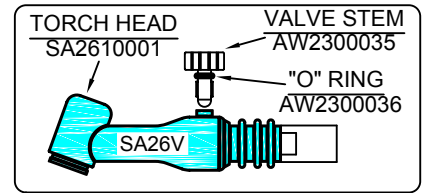

# GTAW TORCH - AIR COOLED 200 AMP MODEL - SA26 / SA26V

TORCH KIT	
SA26	4 MTR - SA260020104
	8 MTR - SA260020108 MTR - SA2600201
SA26V	4 MTR - SA261020104
	8 MTR - SA261020108 MTR - SA2610201

ACCESSORIES KIT AK2600118	
------------------------------	--

\* POWER CABLE  
4 MTR / 12.5 FEET  
8 MTR / 25.0 FEET

NOTE : MOMENTARY & ON/OFF SWITCH TORCHES ARE WITHOUT CONDUCTOR ADAPTOR & EXT. ASSY. (SELECT HOOKUP KIT PARTS AS PER YOUR REQUIREMENTS)

ARGON ARC NOZZLE			COLLET			COLLET BODY			LENS COLLET BODY			LENS NOZZLE			LARGE DIA GASLENS		L. DIA LENS NOZZLE LENGTH 48	
BORE	LENGTH	PART NO.	SIZE-MM	PART NO.	PART NO.	PART NO.	PART NO.	PART NO.	BORE	LENGTH	PART NO.	PART NO.	BORE	LENGTH	PART NO.	BORE	PART NO.	
6.4 MM	47 MM	AW2306447	1.0	AW2300010	AW2300210	AW2300110	6.4 MM	40 MM	AW2506440	AW2300410	9.5 MM	AW2509548						
	75 MM	AW2306475						40 MM	AW2508040									
8.0 MM	47 MM	AW2308047	1.6	AW2300016	AW2300215	AW2300115	8.0 MM	40 MM	AW2508075	AW2300415	12.7 MM	AW2512748						
	75 MM	AW2308075						40 MM	AW2509540									
9.5 MM	47 MM	AW2309547	2.0	AW2300020	AW2300220	AW2300120	9.5 MM	75 MM	AW2509575	AW2300425	16.0 MM	AW2516048						
	75 MM	AW2309575						40 MM	AW2511040									
11.0 MM	47 MM	AW2311047	2.4	AW2300024	AW2300225	AW2300125	11.0 MM	75 MM	AW2511075	AW2300430	19.0 MM	AW2519048						
	75 MM	AW2311075						40 MM	AW2512740									
12.7 MM	47 MM	AW2312747	3.0	AW2300030	AW2300230	AW2300130	12.7 MM	40 MM	AW2512740									
	75 MM	AW2300032																