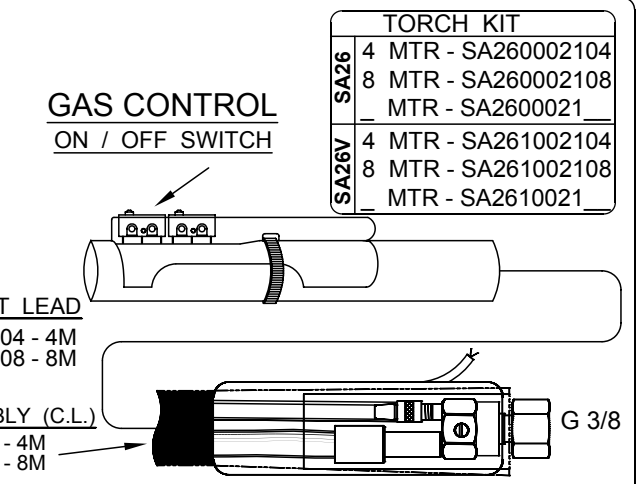

GTAW TORCH - AIR COOLED 200 AMP MODEL - SA26 / SA26V

TORCH KIT	
SA26	4 MTR - SA260000104
	8 MTR - SA260000108
	MTR - SA2600001
SA26V	4 MTR - SA261000104
	8 MTR - SA261000108
	MTR - SA2610001

ACCESSORIES KIT
AK2600118

NOTE : MOMENTARY & ON/OFF SWITCH TORCHES ARE WITHOUT CONDUCTOR ADAPTOR & EXT. ASSY. (SELECT HOOKUP KIT PARTS AS PER YOUR REQUIREMENTS)

ARGON ARC NOZZLE			COLLET			COLLET BODY			LENS COLLET BODY			LENS NOZZLE			LARGE DIA GASLENS		L. DIA LENS NOZZLE LENGTH 48	
BORE	LENGTH	PART NO.	SIZE-MM	PART NO.	PART NO.	PART NO.	PART NO.	BORE	LENGTH	PART NO.	PART NO.	BORE	LENGTH	PART NO.	PART NO.	BORE	PART NO.	
6.4 MM	47 MM	AW2306447	1.0	AW2300010	AW2300210	AW2300110	6.4 MM	40 MM	AW2506440	AW2300410	9.5 MM	47 MM	AW2509548					
	75 MM	AW2306475		AW2300016	AW2300215	AW2300115		40 MM	AW2508040	AW2300415								
8.0 MM	47 MM	AW2308047	1.6	AW2300020	AW2300220	AW2300120	8.0 MM	75 MM	AW2508075	AW2300420	12.7 MM	47 MM	AW2512748					
	75 MM	AW2308075						40 MM	AW2509540									
9.5 MM	47 MM	AW2309547	2.0	AW2300024	AW2300225	AW2300125	9.5 MM	75 MM	AW2509575	AW2300425	16.0 MM	47 MM	AW2516048					
	75 MM	AW2309575						40 MM	AW2511040									
11.0 MM	47 MM	AW2311047	2.4	AW2300030	AW2300230	AW2300130	11.0 MM	75 MM	AW2511075	AW2300430	19.0 MM	47 MM	AW2519048					
	75 MM	AW2311075						40 MM	AW2512740									
12.7 MM	47 MM	AW2312747	3.2	AW2300032			12.7 MM	40 MM	AW2512740									