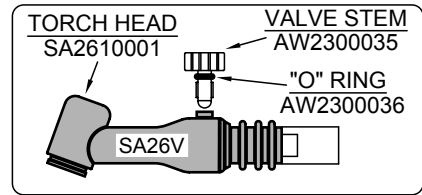

GTAW TORCH - AIR COOLED 200 AMP MODEL - SA26 / SA26V

TORCH KIT	
SA26	4 MTR - SA260000104
	8 MTR - SA260000108
	MTR - SA2600001
SA26V	4 MTR - SA261000104
	8 MTR - SA261000108
	MTR - SA2610001

ACCESSORIES KIT
AK2600118

NOTE : MOMENTARY & ON/OFF SWITCH TORCHES ARE WITHOUT CONDUCTOR ADAPTOR & EXT. ASSY. (SELECT HOOKUP KIT PARTS AS PER YOUR REQUIREMENTS)

ARGON ARC NOZZLE			COLLET			COLLET BODY			LENS COLLET BODY			LENS NOZZLE			LARGE DIA GASLENS		L. DIA LENS NOZZLE LENGTH 48	
BORE	LENGTH	PART NO.	SIZE-MM	PART NO.	PART NO.	PART NO.	PART NO.	BORE	LENGTH	PART NO.	PART NO.	BORE	LENGTH	PART NO.	PART NO.	BORE	PART NO.	
6.4 MM	47 MM	AW2306447	1.0	AW2300010	AW2300210	AW2300110	6.4 MM	40 MM	AW2506440	AW2300410	9.5 MM	47 MM	AW2509548					
	75 MM	AW2306475		AW2300016	AW2300215	AW2300115		40 MM	AW2508040	AW2300415								
8.0 MM	47 MM	AW2308047	1.6	AW2300020	AW2300220	AW2300120	8.0 MM	75 MM	AW2508075	AW2300420	12.7 MM	47 MM	AW2512748					
	75 MM	AW2308075						40 MM	AW2509540									
9.5 MM	47 MM	AW2309547	2.0	AW2300024	AW2300225	AW2300125	9.5 MM	75 MM	AW2509575	AW2300425	16.0 MM	47 MM	AW2516048					
	75 MM	AW2309575						40 MM	AW2511040									
11.0 MM	47 MM	AW2311047	2.4	AW2300030	AW2300230	AW2300130	11.0 MM	75 MM	AW2511075	AW2300430	19.0 MM	47 MM	AW2519048					
	75 MM	AW2311075						40 MM	AW2512740									
12.7 MM	47 MM	AW2312747	3.2	AW2300032			12.7 MM	40 MM	AW2512740									