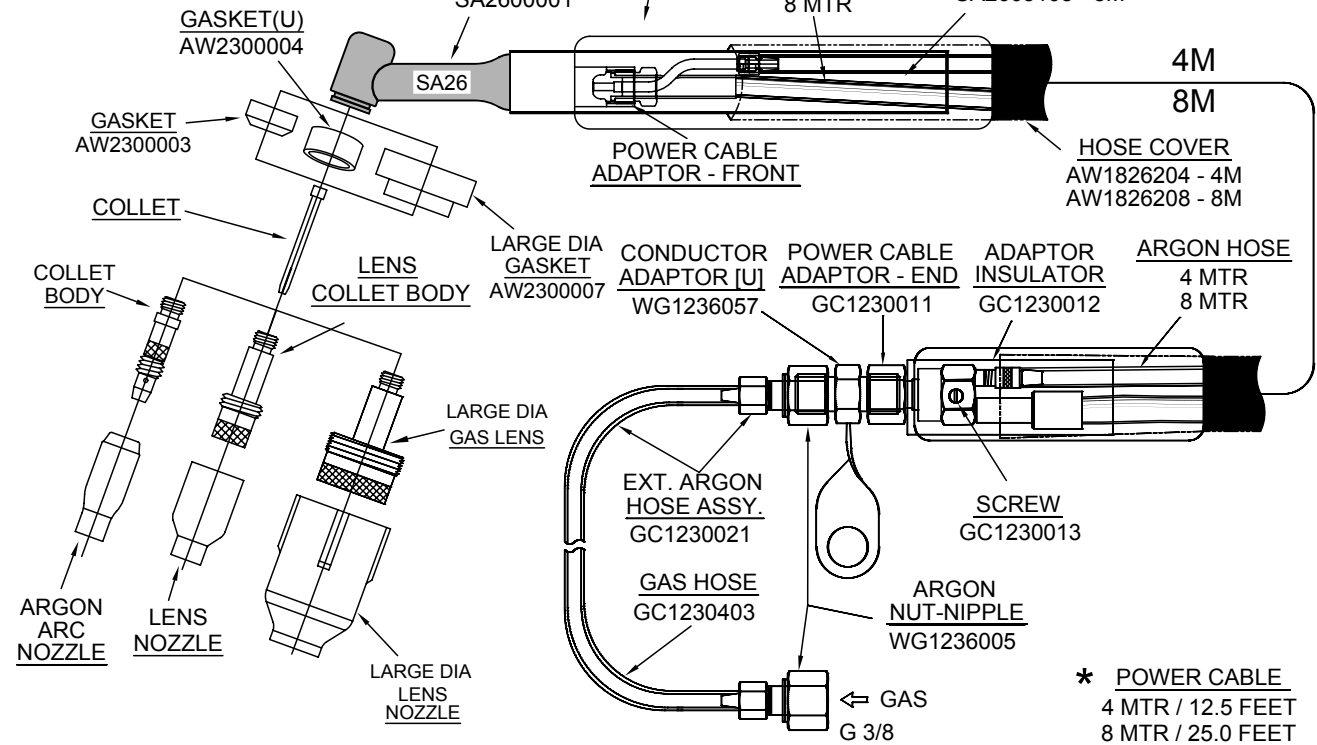

GTAW TORCH - AIR COOLED 200 AMP MODEL - SA26 / SA26V

TORCH KIT	
SA26	4 MTR - SA260000104
	8 MTR - SA260000108
	MTR - SA2600001
SA26V	4 MTR - SA261000104
	8 MTR - SA261000108
	MTR - SA2610001

ACCESSORIES KIT
AK2600118

NOTE : MOMENTARY & ON/OFF SWITCH TORCHES ARE WITHOUT CONDUCTOR ADAPTOR & EXT. ASSY. (SELECT HOOKUP KIT PARTS AS PER YOUR REQUIREMENTS)

ARGON ARC NOZZLE			COLLET			COLLET BODY			LENS COLLET BODY			LENS NOZZLE			LARGE DIA GASLENS		L. DIA LENS NOZZLE LENGTH 48	
BORE	LENGTH	PART NO.	SIZE-MM	PART NO.	PART NO.	PART NO.	PART NO.	BORE	LENGTH	PART NO.	PART NO.	BORE	LENGTH	PART NO.	PART NO.	BORE	PART NO.	
6.4 MM	47 MM	AW2306447	1.0	AW2300010	AW2300210	AW2300110	6.4 MM	40 MM	AW2506440	AW2300410	9.5 MM	47 MM	AW2509548					
	75 MM	AW2306475		AW2300016	AW2300215	AW2300115		40 MM	AW2508040	AW2300415								
8.0 MM	47 MM	AW2308047	1.6	AW2300020	AW2300220	AW2300120	8.0 MM	75 MM	AW2508075	AW2300420	12.7 MM	47 MM	AW2512748					
	75 MM	AW2308075						40 MM	AW2509540									
9.5 MM	47 MM	AW2309547	2.0	AW2300024	AW2300225	AW2300125	9.5 MM	75 MM	AW2509575	AW2300425	16.0 MM	47 MM	AW2516048					
	75 MM	AW2309575						40 MM	AW2511040									
11.0 MM	47 MM	AW2311047	2.4	AW2300030	AW2300230	AW2300130	11.0 MM	75 MM	AW2511075	AW2300430	19.0 MM	47 MM	AW2519048					
	75 MM	AW2311075						40 MM	AW2512740									
12.7 MM	47 MM	AW2312747	3.2	AW2300032			12.7 MM	40 MM	AW2512740									