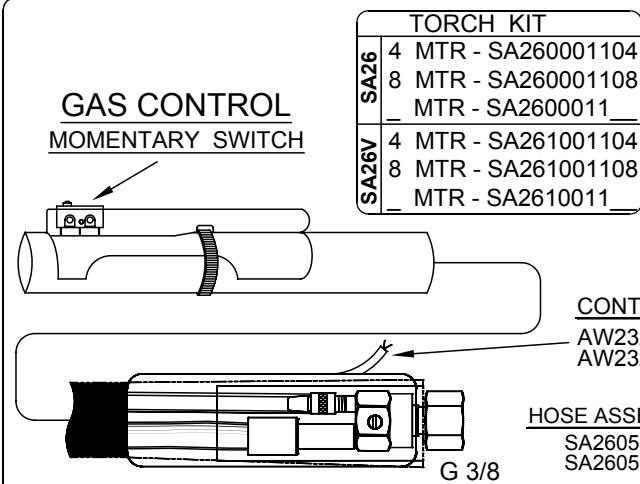

GTAW TORCH - AIR COOLED 200 AMP MODEL - SA26 / SA26V

TORCH KIT	
SA26	4 MTR - SA260000104
	8 MTR - SA260000108
	MTR - SA2600001
SA26V	4 MTR - SA261000104
	8 MTR - SA261000108
	MTR - SA2610001

ACCESSORIES KIT
AK2600118

NOTE : MOMENTARY & ON/OFF SWITCH TORCHES ARE WITHOUT CONDUCTOR ADAPTOR & EXT. ASSY. (SELECT HOOKUP KIT PARTS AS PER YOUR REQUIREMENTS)

ARGON ARC NOZZLE			COLLET			COLLET BODY			LENS COLLET BODY			LENS NOZZLE			LARGE DIA GASLENS		L. DIA LENS NOZZLE LENGTH 48	
BORE	LENGTH	PART NO.	SIZE-MM	PART NO.	PART NO.	PART NO.	PART NO.	BORE	LENGTH	PART NO.	PART NO.	BORE	LENGTH	PART NO.	PART NO.	BORE	PART NO.	
6.4 MM	47 MM	AW2306447	1.0	AW2300010	AW2300210	AW2300110	6.4 MM	40 MM	AW2506440	AW2300410	9.5 MM	47 MM	AW2509548					
	75 MM	AW2306475		AW2300016	AW2300215	AW2300115		40 MM	AW2508040	AW2300415								
8.0 MM	47 MM	AW2308047	1.6	AW2300020	AW2300220	AW2300120	8.0 MM	75 MM	AW2508075	AW2300420	12.7 MM	47 MM	AW2512748					
	75 MM	AW2308075						40 MM	AW2509540									
9.5 MM	47 MM	AW2309547	2.0	AW2300024	AW2300225	AW2300125	9.5 MM	75 MM	AW2509575	AW2300425	16.0 MM	47 MM	AW2516048					
	75 MM	AW2309575						40 MM	AW2511040									
11.0 MM	47 MM	AW2311047	2.4	AW2300030	AW2300230	AW2300130	11.0 MM	75 MM	AW2511075	AW2300430	19.0 MM	47 MM	AW2519048					
	75 MM	AW2311075						40 MM	AW2512740									
12.7 MM	47 MM	AW2312747	3.2	AW2300032			12.7 MM	40 MM	AW2512740									