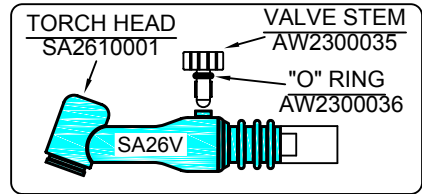

GTAW TORCH - AIR COOLED 200 AMP MODEL - SA26 / SA26V ERGOTIG HANDLE

TORCH KIT	
SA26	4 MTR - SA260040504
	8 MTR - SA260040508
	MTR - SA2600405
SA26V	4 MTR - SA261040504
	8 MTR - SA261040508
	MTR - SA2610405

ACCESSORIES KIT	
AK2600118	

TORCH KIT	
SA26	4 MTR - SA260041504
	8 MTR - SA260041508
	MTR - SA2600415
SA26V	4 MTR - SA261041504
	8 MTR - SA261041508
	MTR - SA2610415

TORCH KIT	
SA26	4 MTR - SA260042504
	8 MTR - SA260042508
	MTR - SA2600425
SA26V	4 MTR - SA261042504
	8 MTR - SA261042508
	MTR - SA2610425

ARGON ARC NOZZLE			COLLET			COLLET BODY			LENS COLLET BODY			LENS NOZZLE			LARGE DIA GASLENS		L. DIA LENS NOZZLE LENGTH 48	
BORE	LENGTH	PART NO.	SIZE-MM	PART NO.	PART NO.	PART NO.	BORE	LENGTH	PART NO.	PART NO.	BORE	LENGTH	PART NO.	PART NO.	BORE	PART NO.		
6.4 MM	47 MM	AW2306447	1.0	AW2300010	AW2300210	AW2300110	6.4 MM	40 MM	AW2506440	AW2300410	9.5 MM	AW2509548	75 MM	AW2306475	AW2508040	AW2300415		
	75 MM	AW2308047						75 MM	AW2508075									
8.0 MM	47 MM	AW2308047	1.6	AW2300016	AW2300215	AW2300115	8.0 MM	40 MM	AW2508040	AW2300420	12.7 MM	AW2512748	75 MM	AW2308075	AW2509540	AW2300425		
	75 MM	AW2308075						40 MM	AW2509540					75 MM			AW2509575	
9.5 MM	47 MM	AW2309547	2.0	AW2300020	AW2300220	AW2300120	9.5 MM	40 MM	AW2509540	AW2300430	16.0 MM	AW2516048	75 MM	AW2309575	AW2511040	AW2300430		
	75 MM	AW2309575						40 MM	AW2511040					75 MM			AW2511075	
11.0 MM	47 MM	AW2311047	2.4	AW2300024	AW2300225	AW2300125	11.0 MM	40 MM	AW2511040	AW2300440	19.0 MM	AW2519048	75 MM	AW2311047	AW2512740	AW2300440		
	75 MM	AW2311075						40 MM	AW2512740					75 MM			AW2512740	
12.7 MM	47 MM	AW2312747	3.2	AW2300032			12.7 MM	40 MM	AW2512740									

IN VIEW OF CONTINUOUS DEVELOPMENT, WE RESERVE THE RIGHT TO MODIFY THE DESIGN AND/OR DIMENSIONS WITHOUT NOTICE. P.T.O.

C:\DWG\SIS\SA26\SA26ASSY-ET-04.DWG 03/11