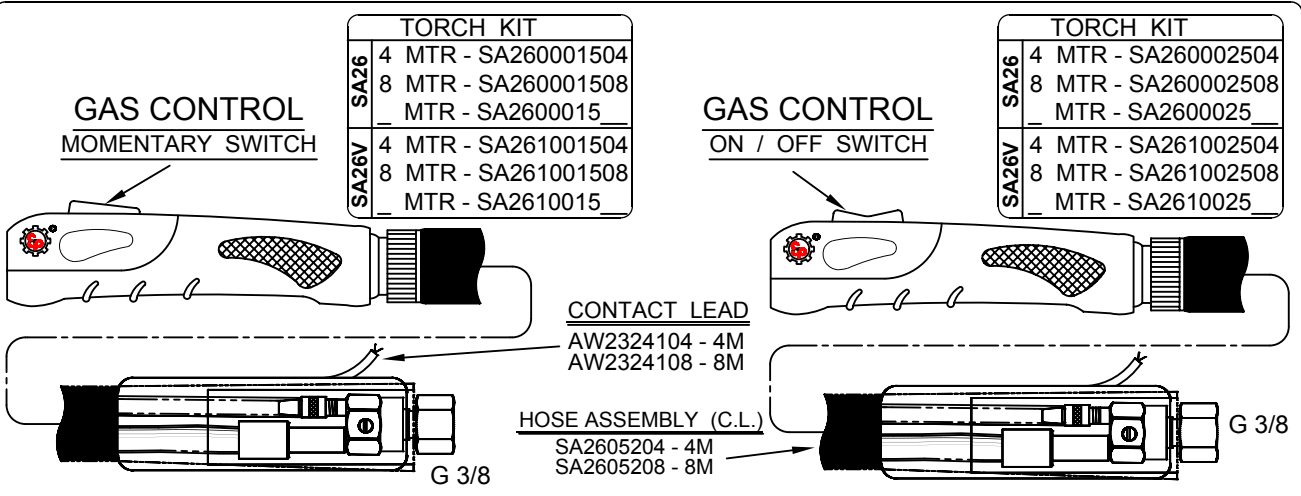

GTAW TORCH - AIR COOLED 200 AMP MODEL - SA26 / SA26V ERGOTIG HANDLE

TORCH KIT	
SA26	4 MTR - SA260000504
	8 MTR - SA260000508
	MTR - SA2600005
SA26V	4 MTR - SA261000504
	8 MTR - SA261000508
	MTR - SA2610005

ACCESSORIES KIT	
AK2600118	

NOTE : MOMENTARY & ON/OFF SWITCH TORCHES ARE WITHOUT CONDUCTOR ADAPTOR & EXT. ASSY. (SELECT HOOKUP KIT PARTS AS PER YOUR REQUIREMENTS)

ARGON ARC NOZZLE			COLLET			COLLET BODY			LENS COLLET BODY			LENS NOZZLE			LARGE DIA GASLENS		L. DIA LENS NOZZLE LENGTH 48	
BORE	LENGTH	PART NO.	SIZE-MM	PART NO.	PART NO.	PART NO.	PART NO.	BORE	LENGTH	PART NO.	PART NO.	BORE	LENGTH	PART NO.	BORE	PART NO.		
6.4 MM	47 MM	AW2306447	1.0	AW2300010	AW2300210	AW2300110	6.4 MM	40 MM	AW2506440	AW2300410	9.5 MM	AW2509548	75 MM	AW2306475	AW2508040	AW2300415		
	75 MM	AW2308047						75 MM	AW2508075									
8.0 MM	47 MM	AW2308047	1.6	AW2300016	AW2300215	AW2300115	8.0 MM	40 MM	AW2508040	AW2300420	12.7 MM	AW2512748	75 MM	AW2308075	AW2509540	AW2300425		
	75 MM	AW2308075						75 MM	AW2509575									
9.5 MM	47 MM	AW2309547	2.0	AW2300020	AW2300220	AW2300120	9.5 MM	40 MM	AW2509540	AW2300430	16.0 MM	AW2516048	75 MM	AW2309575	AW2511040	AW2300430		
	75 MM	AW2309575						75 MM	AW2511040									
11.0 MM	47 MM	AW2311047	2.4	AW2300024	AW2300225	AW2300125	11.0 MM	40 MM	AW2511040	AW2300430	19.0 MM	AW2519048	75 MM	AW2311047	AW2512740	AW2300430		
	75 MM	AW2311075						75 MM	AW2512740									
12.7 MM	47 MM	AW2312747	3.0	AW2300030	AW2300230	AW2300130	12.7 MM	40 MM	AW2512740									
			3.2	AW2300032														