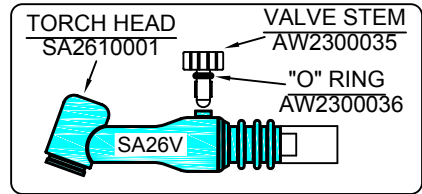

GTAW TORCH - AIR COOLED 200 AMP MODEL - SA26 / SA26V ERGOTIG HANDLE

TORCH KIT	
SA26	4 MTR - SA260000504
	8 MTR - SA260000508
	MTR - SA2600005
SA26V	4 MTR - SA261000504
	8 MTR - SA261000508
	MTR - SA2610005

ACCESSORIES KIT	
AK2600118	

NOTE : MOMENTARY & ON/OFF SWITCH TORCHES ARE WITHOUT CONDUCTOR ADAPTOR & EXT. ASSY. (SELECT HOOKUP KIT PARTS AS PER YOUR REQUIREMENTS)

ARGON ARC NOZZLE			COLLET			COLLET BODY			LENS COLLET BODY			LENS NOZZLE			LARGE DIA GASLENS		L. DIA LENS NOZZLE LENGTH 48	
BORE	LENGTH	PART NO.	SIZE-MM	PART NO.	PART NO.	PART NO.	PART NO.	BORE	LENGTH	PART NO.	PART NO.	BORE	LENGTH	PART NO.	BORE	PART NO.		
6.4 MM	47 MM	AW2306447	1.0	AW2300010	AW2300210	AW2300110	6.4 MM	40 MM	AW2506440	AW2300410	9.5 MM	AW2509548	75 MM	AW2306475	AW2508040	AW2300415		
	75 MM	AW2308047						75 MM	AW2508075									
8.0 MM	47 MM	AW2308047	1.6	AW2300016	AW2300215	AW2300115	8.0 MM	40 MM	AW2508040	AW2300420	12.7 MM	AW2512748	75 MM	AW2308075	AW2509540	AW2300425		
	75 MM	AW2308075						75 MM	AW2509575									
9.5 MM	47 MM	AW2309547	2.0	AW2300020	AW2300220	AW2300120	9.5 MM	40 MM	AW2509540	AW2300430	16.0 MM	AW2516048	75 MM	AW2309575	AW2511040	AW2300430		
	75 MM	AW2309575						75 MM	AW2511040									
11.0 MM	47 MM	AW2311047	2.4	AW2300024	AW2300225	AW2300125	11.0 MM	40 MM	AW2511040	AW2300430	19.0 MM	AW2519048	75 MM	AW2311047	AW2512740	AW2300430		
	75 MM	AW2311075						75 MM	AW2512740									
12.7 MM	47 MM	AW2312747	3.0	AW2300030	AW2300230	AW2300130	12.7 MM	40 MM	AW2512740									
			3.2	AW2300032														