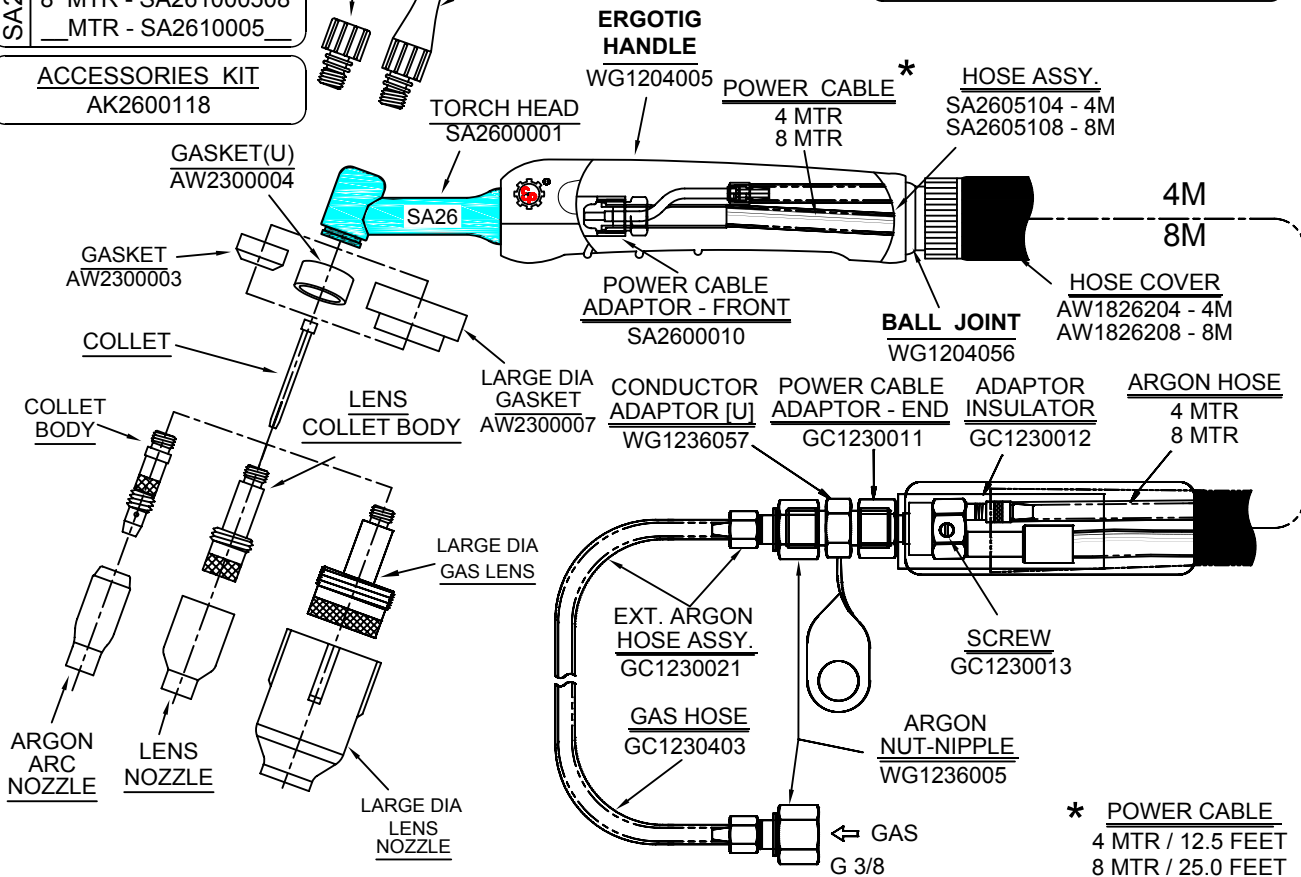

GTAW TORCH - AIR COOLED 200 AMP MODEL - SA26 / SA26V ERGOTIG HANDLE

TORCH KIT	
SA26	4 MTR - SA260000504
	8 MTR - SA260000508
	MTR - SA2600005
SA26V	4 MTR - SA261000504
	8 MTR - SA261000508
	MTR - SA2610005

ACCESSORIES KIT	
AK2600118	

NOTE : MOMENTARY & ON/OFF SWITCH TORCHES ARE WITHOUT CONDUCTOR ADAPTOR & EXT. ASSY. (SELECT HOOKUP KIT PARTS AS PER YOUR REQUIREMENTS)

ARGON ARC NOZZLE			COLLET			COLLET BODY			LENS COLLET BODY			LENS NOZZLE			LARGE DIA GASLENS		L. DIA LENS NOZZLE LENGTH 48	
BORE	LENGTH	PART NO.	SIZE-MM	PART NO.	PART NO.	PART NO.	PART NO.	BORE	LENGTH	PART NO.	PART NO.	BORE	LENGTH	PART NO.	BORE	PART NO.		
6.4 MM	47 MM	AW2306447	1.0	AW2300010	AW2300210	AW2300110	6.4 MM	40 MM	AW2506440	AW2300410	9.5 MM	AW2509548	75 MM	AW2306475	AW2508040	AW2300415		
	75 MM	AW2308047						75 MM	AW2508075									
8.0 MM	47 MM	AW2308047	1.6	AW2300016	AW2300215	AW2300115	8.0 MM	40 MM	AW2508040	AW2300420	12.7 MM	AW2512748	75 MM	AW2308075	AW2509540	AW2300425		
	75 MM	AW2308075						75 MM	AW2509575									
9.5 MM	47 MM	AW2309547	2.0	AW2300020	AW2300220	AW2300120	9.5 MM	40 MM	AW2509540	AW2300430	16.0 MM	AW2516048	75 MM	AW2309575	AW2511040	AW2300430		
	75 MM	AW2309575						75 MM	AW2511040									
11.0 MM	47 MM	AW2311047	2.4	AW2300024	AW2300225	AW2300125	11.0 MM	40 MM	AW2511040	AW2300430	19.0 MM	AW2519048	75 MM	AW2311047	AW2512740	AW2300430		
	75 MM	AW2311075						75 MM	AW2512740									
12.7 MM	47 MM	AW2312747	3.0	AW2300030	AW2300230	AW2300130	12.7 MM	40 MM	AW2512740									
			3.2	AW2300032														