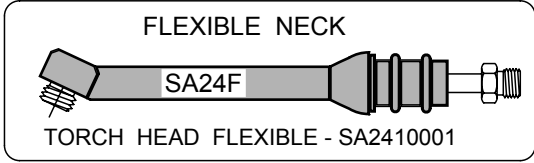

GTAW TORCH - AIR COOLED

MODEL - SA24G / SA24F

COAX POWER CABLE

TORCH KIT	
SA24	4 MTR - SA240000104
	8 MTR - SA240000108
	__ MTR - SA2400001__
SA24F	4 MTR - SA241000104
	8 MTR - SA241000108
	__ MTR - SA2410001__

ACCESSORIES KIT

AK2400114

* **POWER CABLE**
 4 MTR / 12.5 FEET
 8 MTR / 25.0 FEET

ARGON ARC NOZZLE			SIZE	COLLET	COLLET BODY	LENS COLLET	GAS LENS	LENS CERAMIC		
BORE	LENGTH	PART NO.	MM	PART NO.	PART NO.		PART NO.	BORE	LENGTH	PART NO.
6.4 MM	17 MM	AW2406416	1.0	AW2400010	AW2400210	AW2400110	AW9200110	6.4 MM	25 MM	AW9206425
			1.5 / 1.6	AW2400016	AW2400215	AW2400116	AW9200115			
8.0 MM	17 MM	AW2408016	2.0	AW2400020	AW2400220	AW2400120	AW9200120	8.0 MM	25 MM	AW9208025
			2.4	AW2400024	AW2400225	AW2400125	AW9200125			
9.5 MM	17 MM	AW2409516						9.5 MM	25 MM	AW9209525