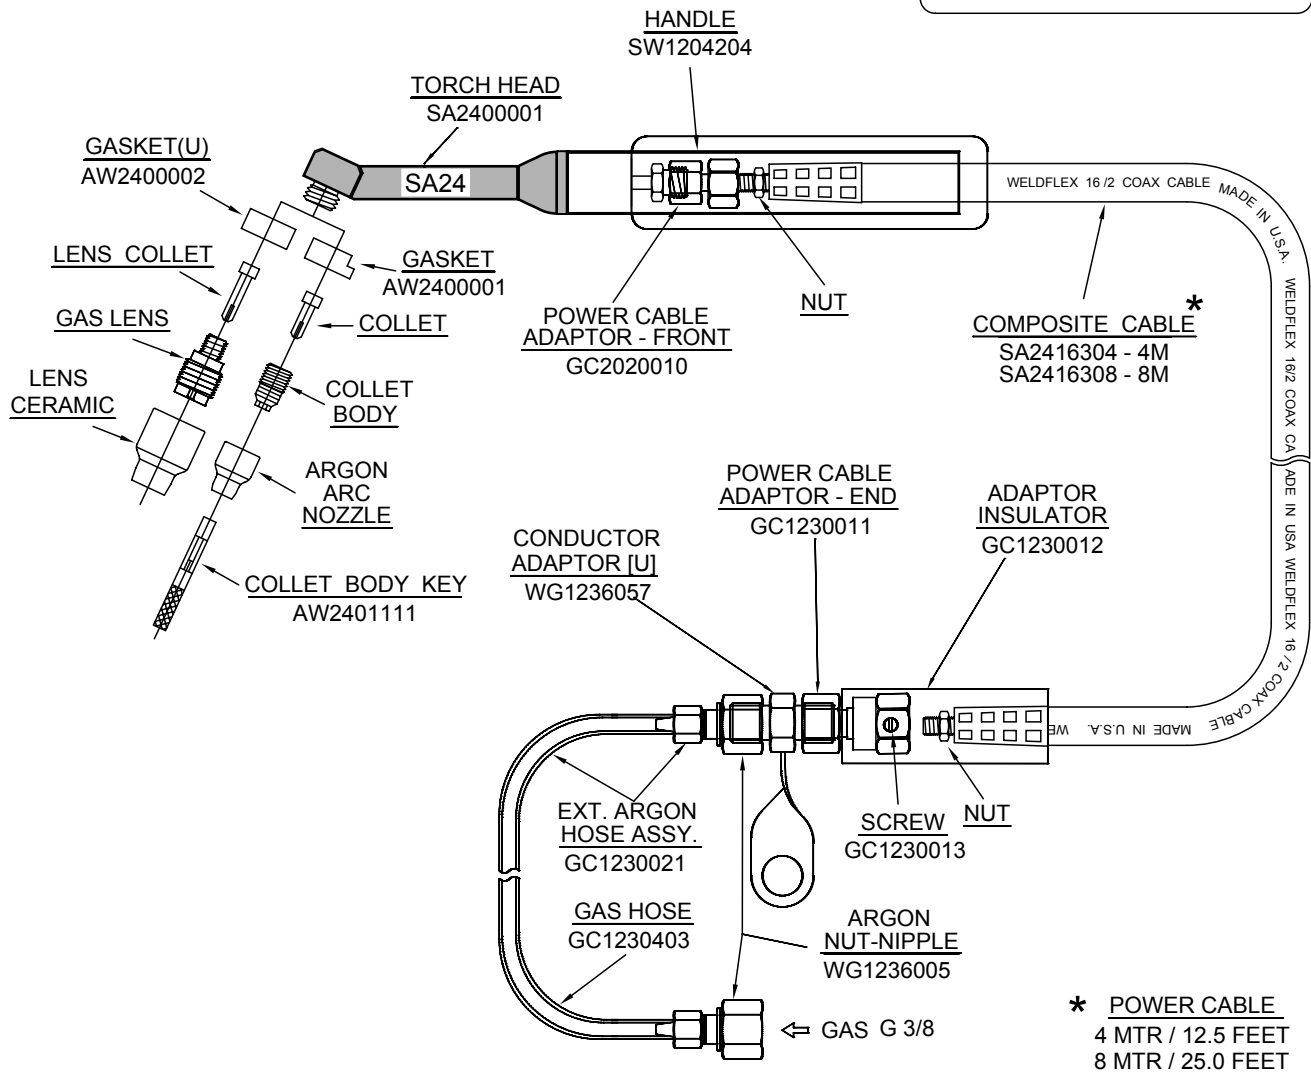

GTAW TORCH - AIR COOLED

MODEL - SA24G / SA24F

COAX POWER CABLE

TORCH KIT	
SA24	4 MTR - SA240000104
	8 MTR - SA240000108
	__ MTR - SA2400001__
SA24F	4 MTR - SA241000104
	8 MTR - SA241000108
	__ MTR - SA2410001__

ACCESSORIES KIT

AK2400114

* **POWER CABLE**
 4 MTR / 12.5 FEET
 8 MTR / 25.0 FEET

ARGON ARC NOZZLE			SIZE	COLLET	COLLET BODY	LENS COLLET	GAS LENS	LENS CERAMIC		
BORE	LENGTH	PART NO.	MM	PART NO.	PART NO.		PART NO.	BORE	LENGTH	PART NO.
6.4 MM	17 MM	AW2406416	1.0	AW2400010	AW2400210	AW2400110	AW9200110	6.4 MM	25 MM	AW9206425
			1.5 / 1.6	AW2400016	AW2400215	AW2400116	AW9200115			
8.0 MM	17 MM	AW2408016	2.0	AW2400020	AW2400220	AW2400120	AW9200120	8.0 MM	25 MM	AW9208025
			2.4	AW2400024	AW2400225	AW2400125	AW9200125			
9.5 MM	17 MM	AW2409516						9.5 MM	25 MM	AW9209525