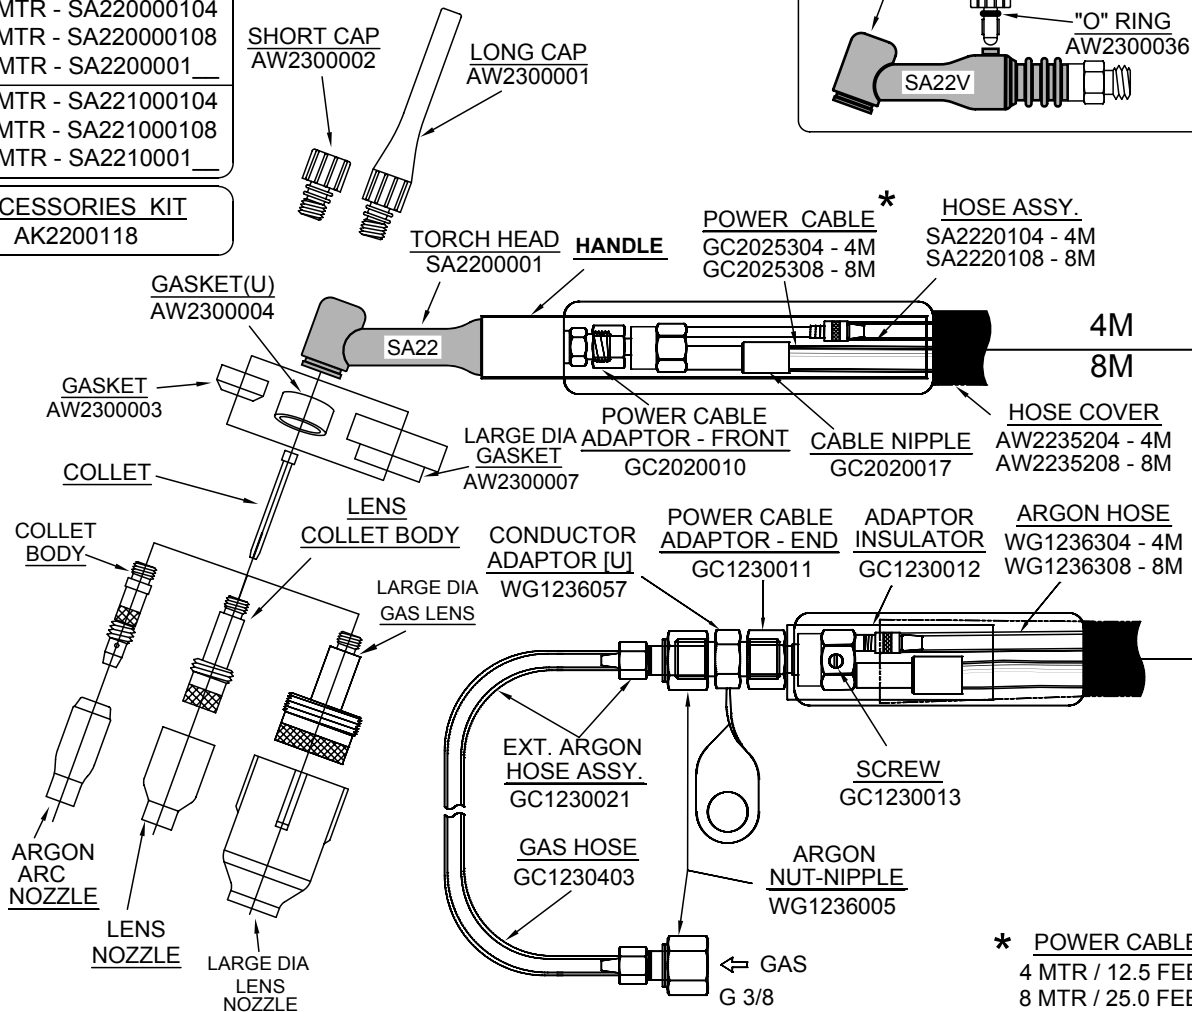

GTAW TORCH - AIR COOLED 220 AMP MODEL - SA22 / SA22V

TORCH KIT	
SA22	4 MTR - SA220000104 8 MTR - SA220000108 MTR - SA2200001
SA22V	4 MTR - SA221000104 8 MTR - SA221000108 MTR - SA2210001

ACCESSORIES KIT
AK2200118

* **POWER CABLE**
4 MTR / 12.5 FEET
8 MTR / 25.0 FEET

GAS CONTROL
MOMENTARY SWITCH

TORCH KIT	
SA22	4 MTR - SA220001104 8 MTR - SA220001108 MTR - SA2200011
SA22V	4 MTR - SA221001104 8 MTR - SA221001108 MTR - SA2210011

GAS CONTROL
ON / OFF SWITCH

TORCH KIT	
SA22	4 MTR - SA220002104 8 MTR - SA220002108 MTR - SA2200021
SA22V	4 MTR - SA221002104 8 MTR - SA221002108 MTR - SA2210021

CONTACT LEAD
AW2324104 - 4M
AW2324108 - 8M