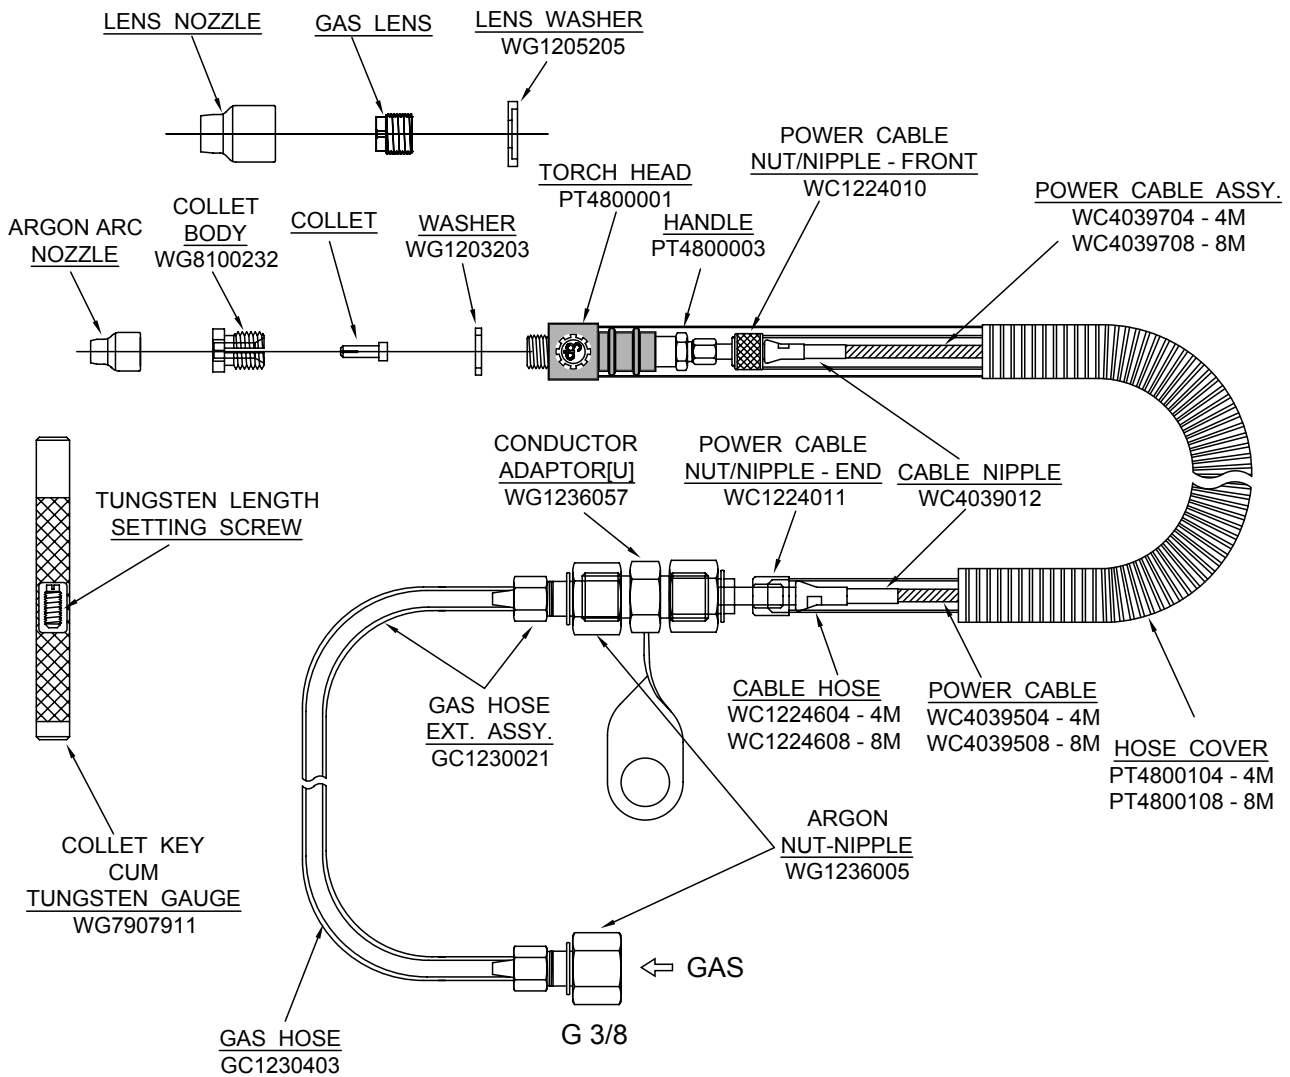

IMPROVED DESIGN

GTAW PENCIL TORCH - GAS COOLED 50 AMP MODEL - PT48[®]

TORCH KIT

4 MTR - PT480000104
8 MTR - PT480000108
_ MTR - PT4800001 _

ACCESSORIES KIT

AK4800011

ARGON ARC NOZZLE			COLLET		GAS LENS		LENS NOZZLE		
BORE	LENGTH	PART NO.	SIZE-MM	PART NO.	SIZE-MM	PART NO.	BORE	LENGTH	PART NO.
4 MM	50 MM	WG1230450	0.5	WG1939005	1.0	WG1200110	6 MM	30 MM	WG1260630
6 MM	16 MM	WG1230616	0.8	WG1939008					
6 MM	25 MM	WG1230625	1.0	WG1939010	1.5 / 1.6	WG1200115	8 MM	30 MM	WG1260830
6 MM	50 MM	WG1230650	1.2	WG1939012					
6 MM	80 MM	WG1230680	1.5	WG1939015					
8 MM	16 MM	WG1230816	1.6	WG1939016					