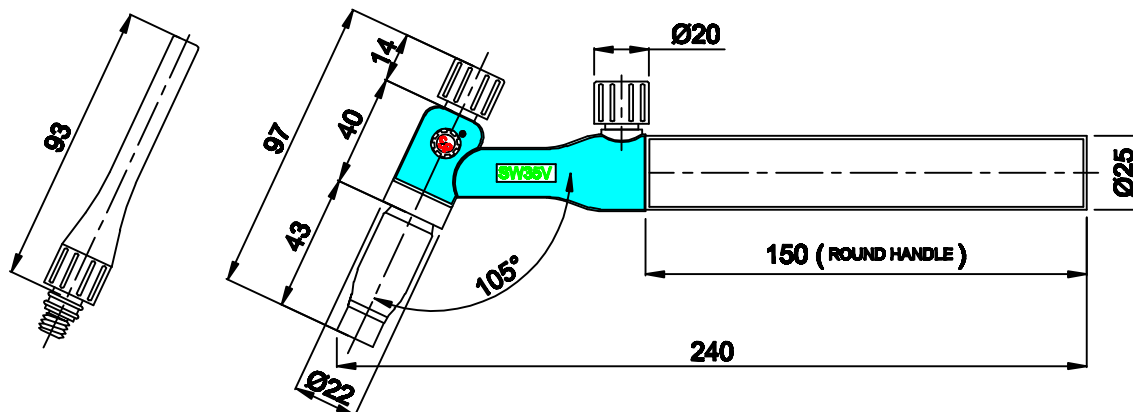

SW35V

NOTE : 1) ALL DIMENSIONS ARE IN MM. 2) HEAD LENGTH WILL VARY AS PER LENGTH OF ARGON ARC NOZZLE
IN VIEW OF CONTINUOUS DEVELOPMENT , WE RESERVE THE RIGHT TO MODIFY THE DESIGN AND/OR DIMENSIONS WITHOUT NOTICE.