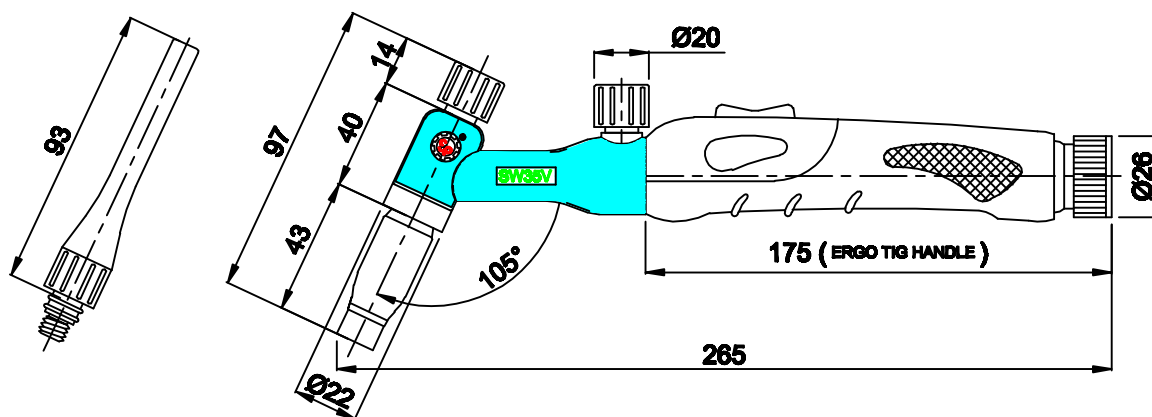

SW35V

NOTE : 1) ALL DIMENSIONS ARE IN MM. 2) HEAD LENGTH WILL VARY AS PER LENGTH OF ARGON ARC NOZZLE
IN VIEW OF CONTINUOUS DEVELOPMENT , WE RESERVE THE RIGHT TO MODIFY THE DESIGN AND/OR DIMENSIONS WITHOUT NOTICE.