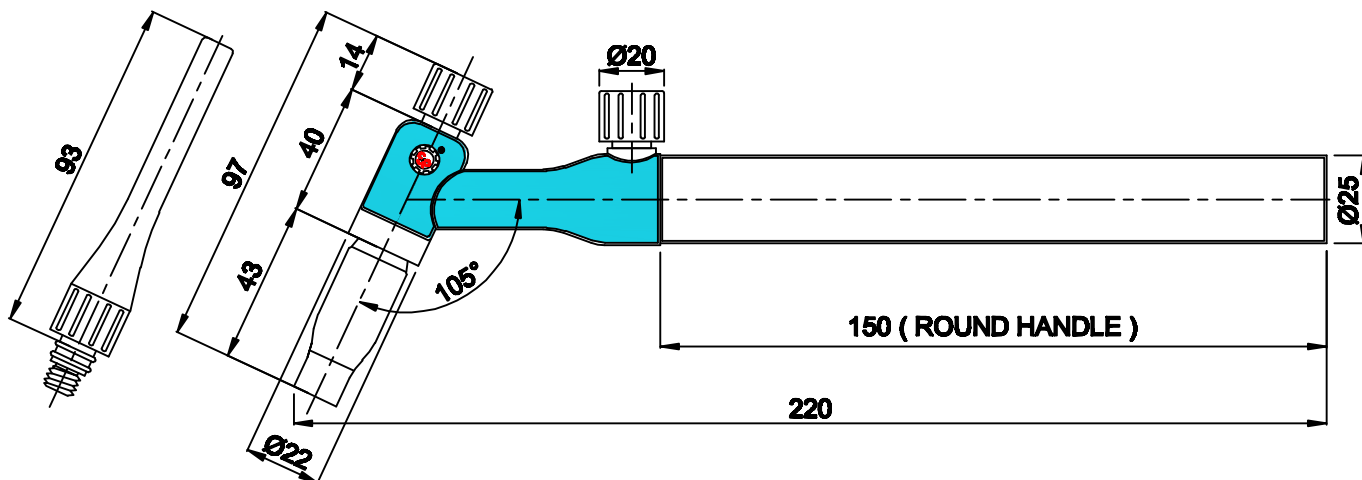

SA22V

NOTE : 1) ALL DIMENSIONS ARE IN MM 2) HEAD LENGTH WILL VARY AS PER LENGTH OF ARGON ARC NOZZLE

IN VIEW OF CONTINUOUS DEVELOPMENT , WE RESERVE THE RIGHT TO MODIFY THE DESIGN AND/OR DIMENSIONS WITHOUT NOTICE.