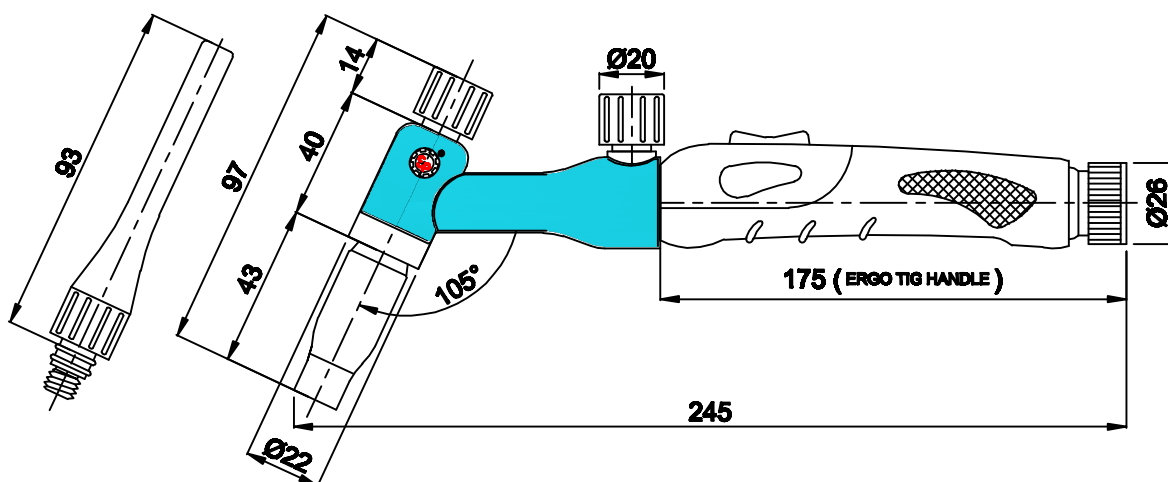

SA22V

NOTE : 1) ALL DIMENSIONS ARE IN MM 2) HEAD LENGTH WILL VARY AS PER LENGTH OF ARGON ARC NOZZLE

IN VIEW OF CONTINUOUS DEVELOPMENT , WE RESERVE THE RIGHT TO MODIFY THE DESIGN AND/OR DIMENSIONS WITHOUT NOTICE.