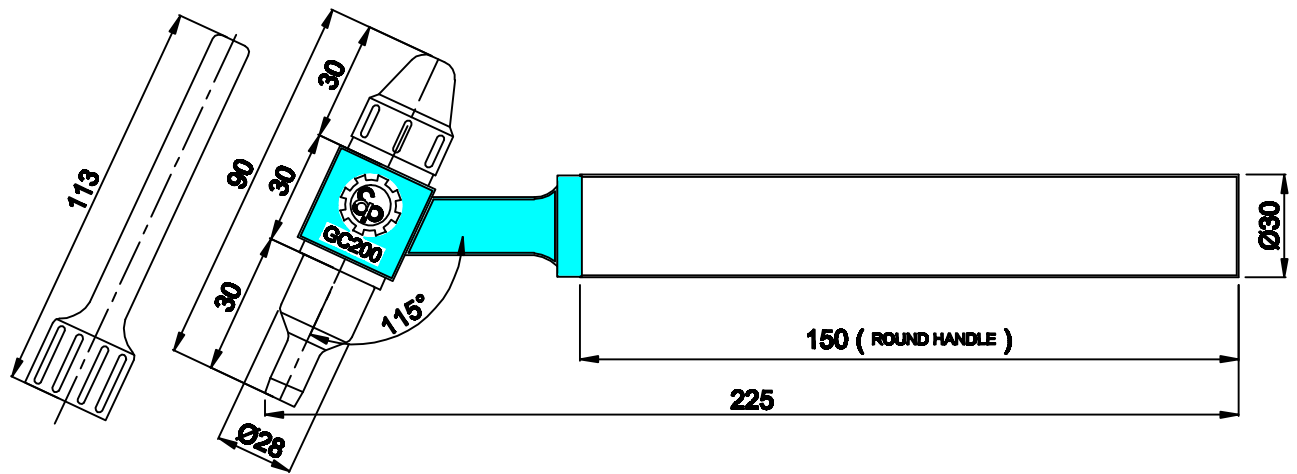

**GC200**

**NOTE : 1) ALL DIMENSIONS ARE IN MM 2) HEAD LENGTH WILL VARY AS PER LENGTH OF ARGON ARC NOZZLE**

**IN VIEW OF CONTINUOUS DEVELOPMENT , WE RESERVE THE RIGHT TO MODIFY THE DESIGN AND/OR DIMENSIONS WITHOUT NOTICE.**