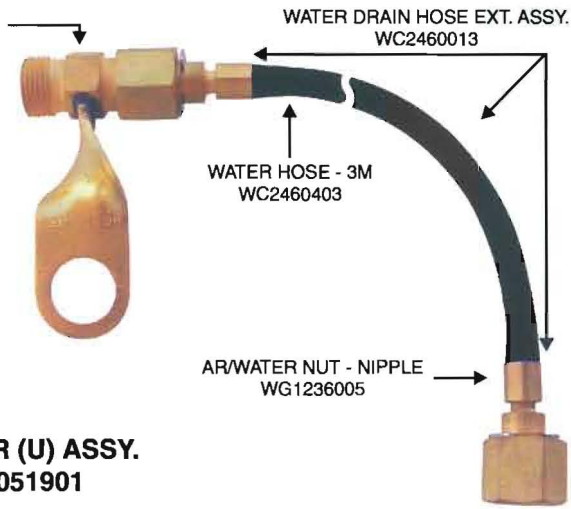

# HOOKUP KITS FOR GTAW TORCH

## WATER COOLED POWER CABLE ADAPTOR

CONDUCTOR  
ADAPTOR (U)  
WG1236057

ADAPTOR (U) ASSY.  
WC4051901

7/8 UNF LH  
WC4051925

ADAPTOR (SET) - USA P.S.  
WC4051922

POWER PLUG 25  
WC4051903

P.C. ADAPTOR - AOL  
WC4051921

POWER PLUG 50  
WC4051904

KEMPI CONNECTOR  
WC4051912