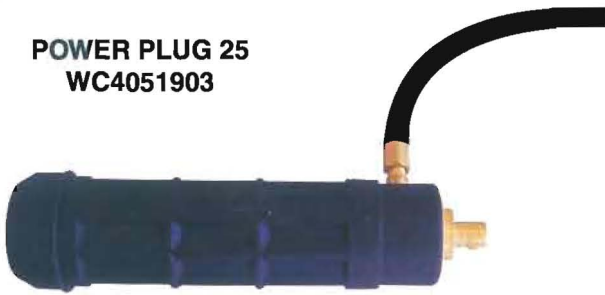

## WATER COOLED POWER CABLE ADAPTOR

CONDUCTOR  
ADAPTOR (U)  
WG1236057

ADAPTOR (U) ASSY.  
WC4051901

7/8 UNF LH  
WC4051925

ADAPTOR (SET) - USA P.S.  
WC4051922

POWER PLUG 25  
WC4051903

P.C. ADAPTOR - AOL  
WC4051921

POWER PLUG 50  
WC4051904

KEMPI CONNECTOR  
WC4051912